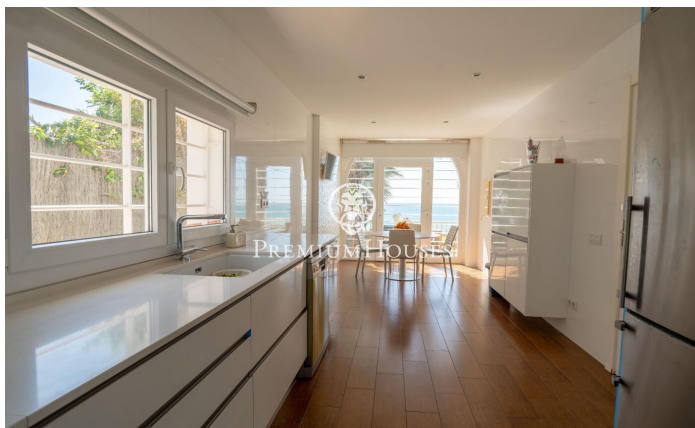

Contact us for more information or to arrange a viewing

Tel: +34 93 809 72 40

sitges@premiumhouses.com

www.premiumhouses.es