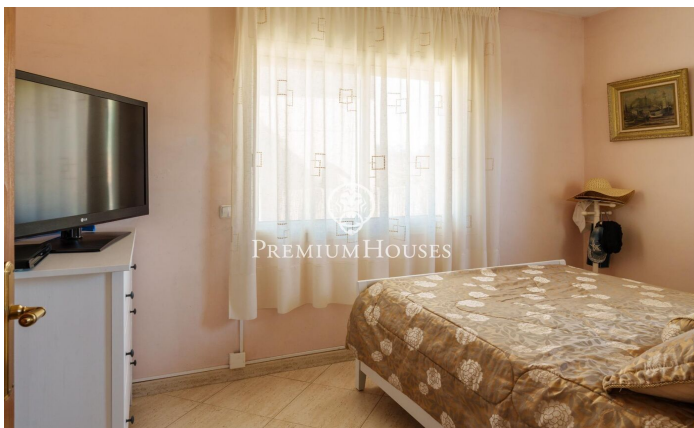

Contact us for more information or to arrange a viewing

Tel: +34 93 809 72 40

sitges@premiumhouses.com

www.premiumhouses.es