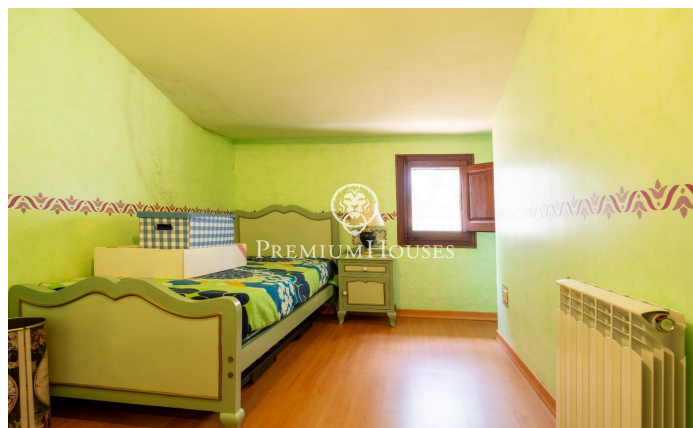

Contact us for more information or to arrange a viewing

Tel: +34 93 540 22 22

info@premiumhouses.com

www.premiumhouses.es