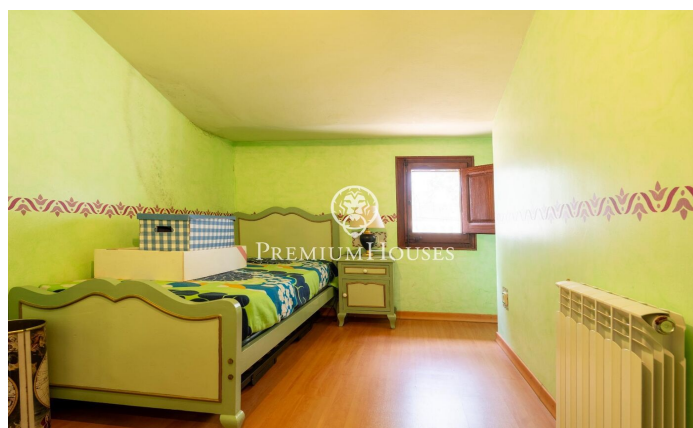

Contact us for more information or to arrange a viewing

Tel: +34 93 540 22 22

info@premiumhouses.com

www.premiumhouses.es