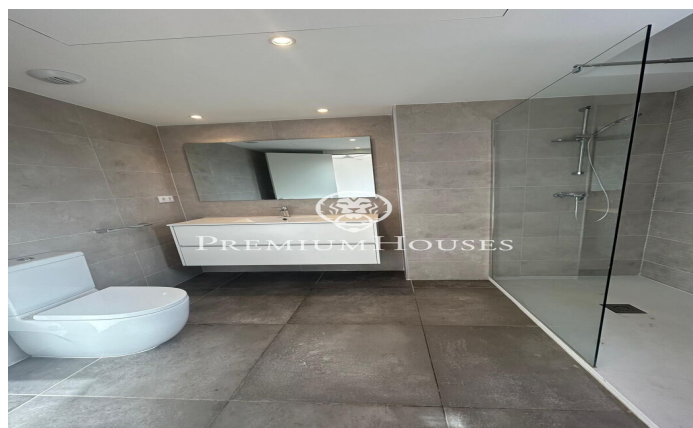

Contact us for more information or to arrange a viewing

Tel: +34 93 798 88 99

info@premiumhouses.com

www.premiumhouses.es