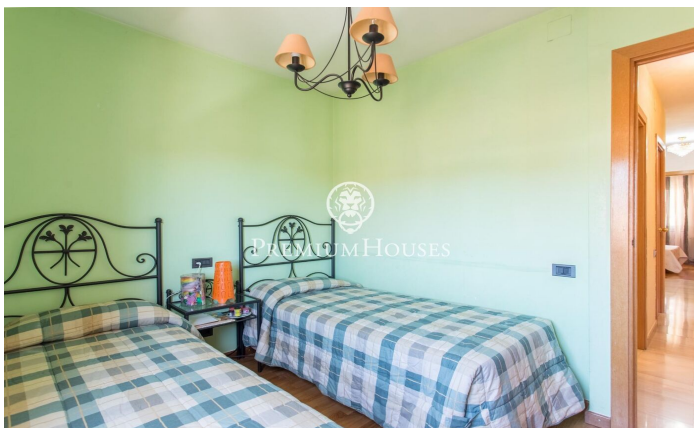

Contact us for more information or to arrange a viewing

Tel: +34 93 798 88 99

info@premiumhouses.com

www.premiumhouses.es