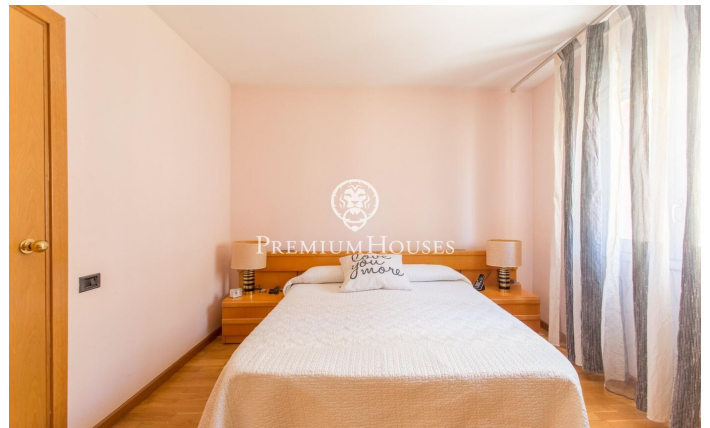

Contact us for more information or to arrange a viewing

Tel: +34 93 798 88 99

info@premiumhouses.com

www.premiumhouses.es