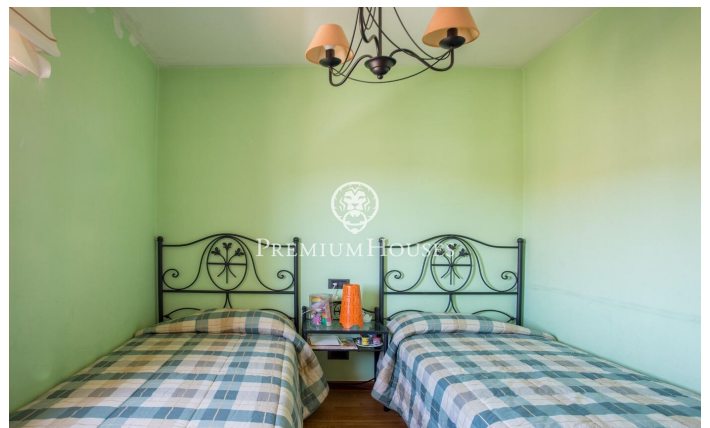

Contact us for more information or to arrange a viewing

Tel: +34 93 798 88 99

info@premiumhouses.com

www.premiumhouses.es