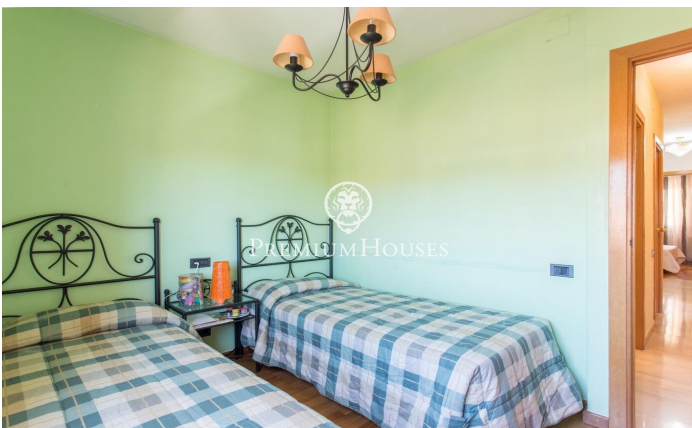

Contact us for more information or to arrange a viewing

Tel: +34 93 798 88 99

info@premiumhouses.com

www.premiumhouses.es