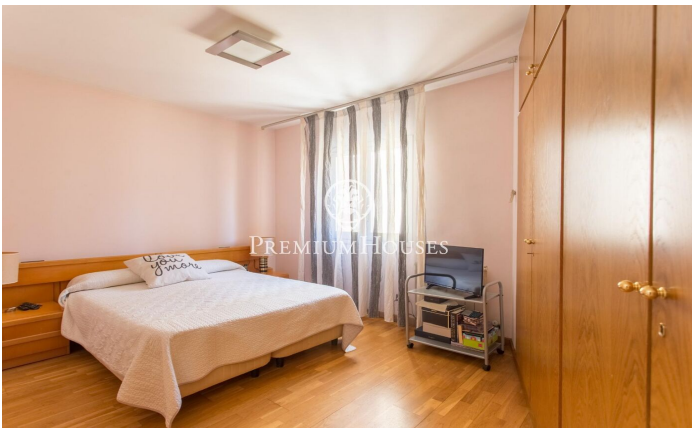

Contact us for more information or to arrange a viewing

Tel: +34 93 798 88 99

info@premiumhouses.com

www.premiumhouses.es