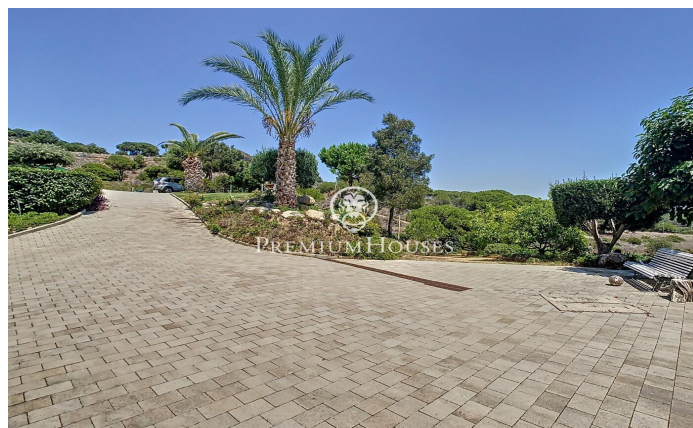

Contact us for more information or to arrange a viewing

Tel: +34 93 798 88 99

info@premiumhouses.com

www.premiumhouses.es