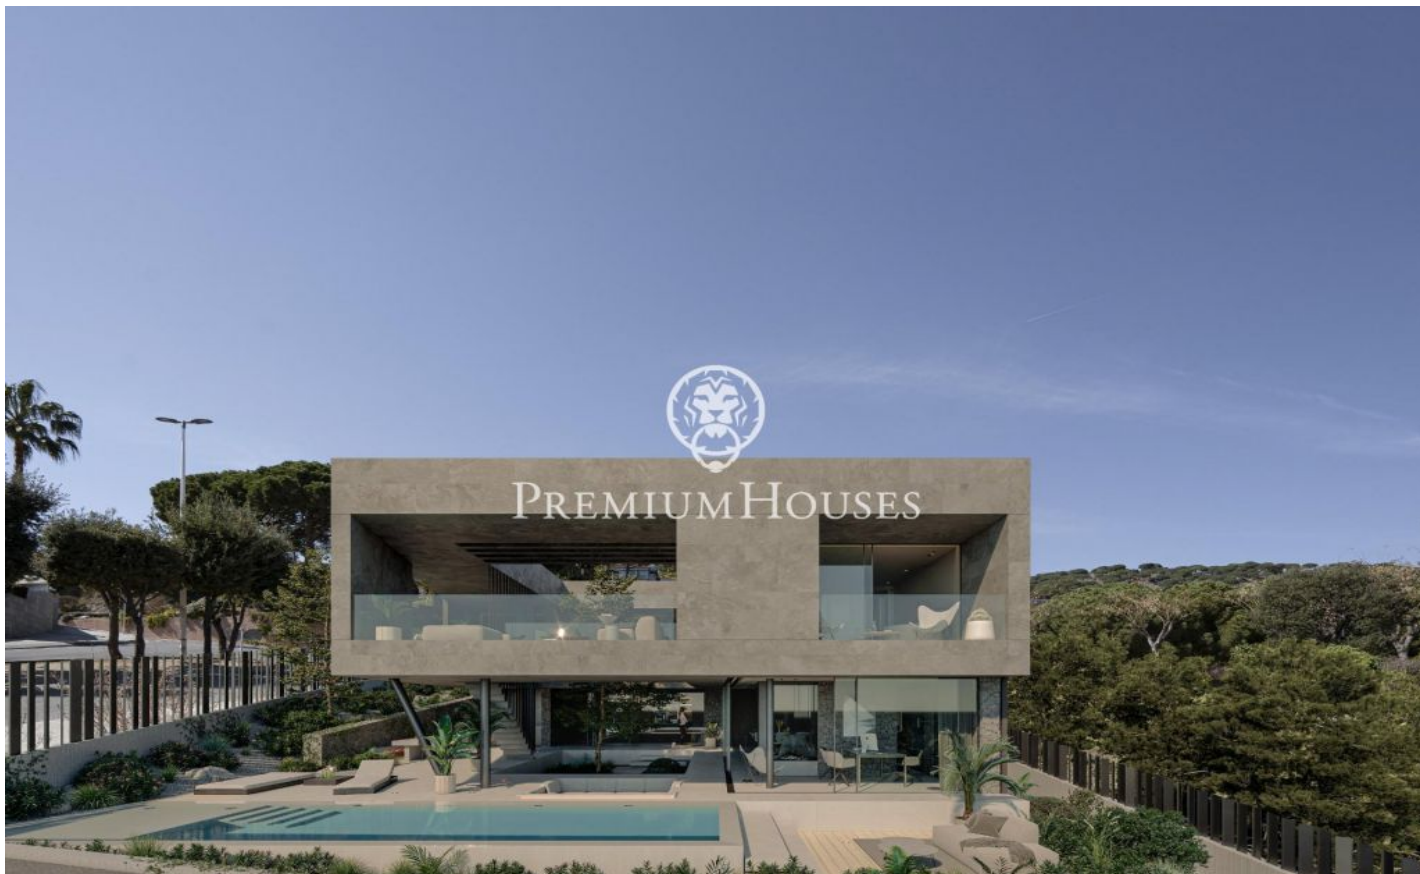

**Spectacular ultra-efficient designer house project for sale in Teià**

Ref: PH102316

**Teià / Maresme/Barcelona Costa Norte**

We present a house 589.6m2 under construction on a plot of 758m2 in Teià. Chalet in Teià area Ramon Llull of new construction with 5 double bedrooms, 5 bathrooms, ceramic floor. The house is super modern with the latest technological gadgets. Besides being open and luminous, the materials used make it warm and cosy. The house has a large open plan living room of 45.54 m2 with open plan kitchen of 30.45m2. The terrace doors, which can be opened completely, are of the highest quality and give the sensation of connecting the inside with the outside. It is a real dream for those who wish to live in comfort and luxury. Please contact us for more detailed information. Extras: central air conditioning ("climatisatie"), air conditioning, burglar alarm, fitted wardrobes, lift, heating, fireplace, pantry, double garage, gym, garden, laundry, light, new construction, own pool, private office, solarium, garage included, parking included.