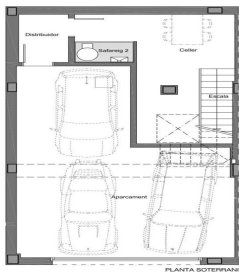

### Teià / Maresme/Barcelona Costa Norte

Located in the quiet area of La Solera in Teià, just 5 minutes from the town center and 20 minutes from Barcelona, this newly built house redefines elegance and comfort. With 263 square meters built on a plot of 227 square meters, this property offers an innovative residential approach with modern design and energy efficiency. Avant-garde design: New construction property with contemporary design and energy efficiency. Aluminum exterior carpentry with thermal break for optimal insulation. Strategic Location: 5 minutes from the town center with stores, medical center and public transport nearby. 20 minutes from Barcelona, enjoy the urban comfort and tranquility of the natural environment. Spacious and Functional Spaces: 4 double bedrooms, including a master suite. 3 full bathrooms and 1 toilet. Spacious living-dining room and separate kitchen with office. Energy Efficiency and Sustainability: Energy rating A for lower environmental impact and energy cost savings. Active and passive technical solutions, such as solar panels and advanced ventilation systems. Extras and Exceptional Qualities: Interior flooring of Kährs natural oak floating parquet flooring. Kitchen equipped with Bosch appliances. Ventilation system for indoor air quality and air conditioning with heat pump. Built-i...