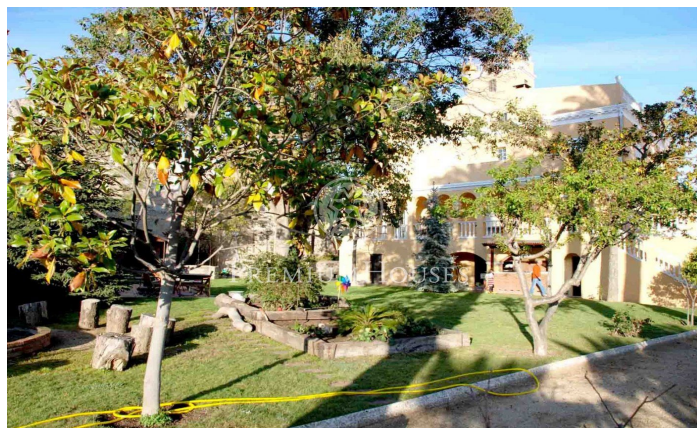

Contact us for more information or to arrange a viewing

Tel: +34 93 798 88 99

info@premiumhouses.com

www.premiumhouses.es