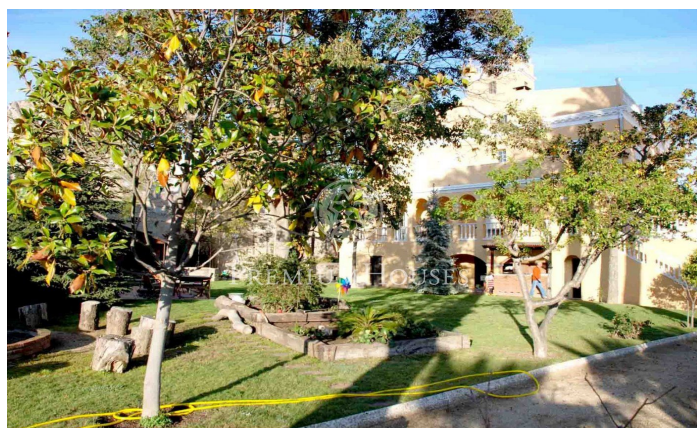

Contact us for more information or to arrange a viewing

Tel: +34 93 798 88 99

info@premiumhouses.com

www.premiumhouses.es