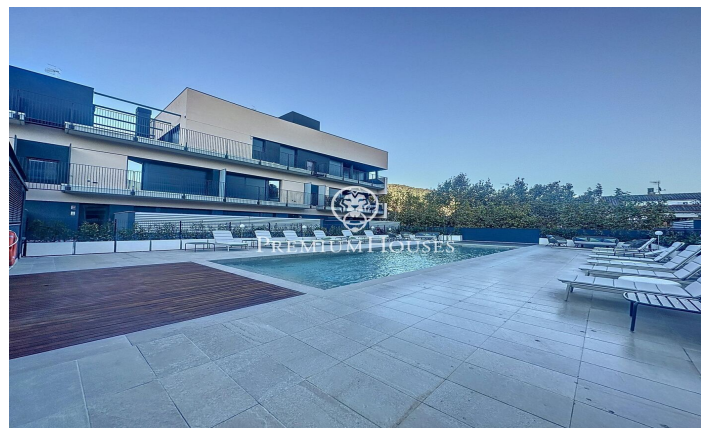

Contact us for more information or to arrange a viewing

Tel: +34 93 798 88 99

info@premiumhouses.com

www.premiumhouses.es