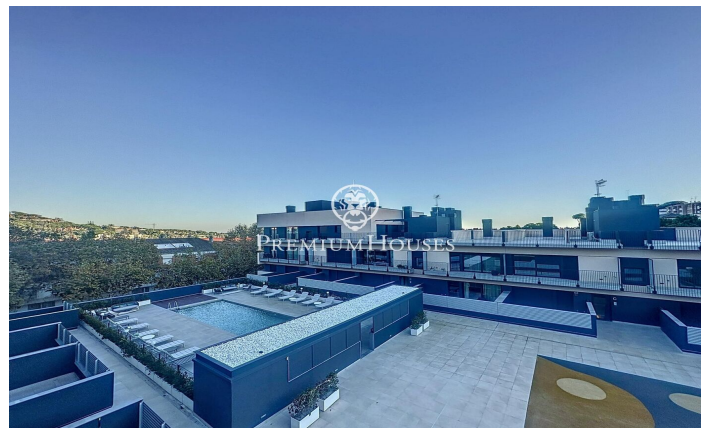

Contact us for more information or to arrange a viewing

Tel: +34 93 798 88 99

info@premiumhouses.com

www.premiumhouses.es