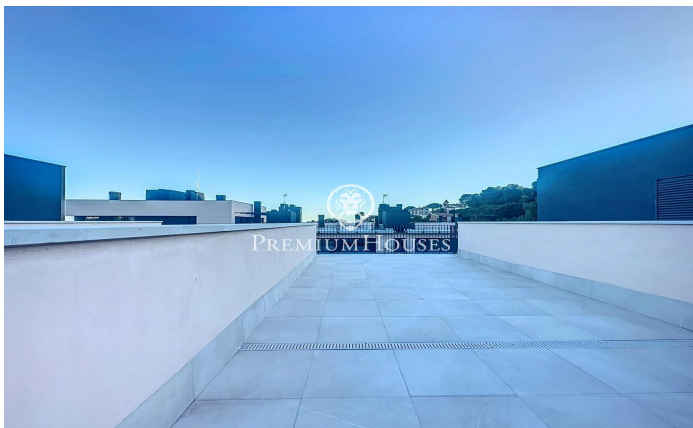

Contact us for more information or to arrange a viewing

Tel: +34 93 798 88 99

info@premiumhouses.com

www.premiumhouses.es