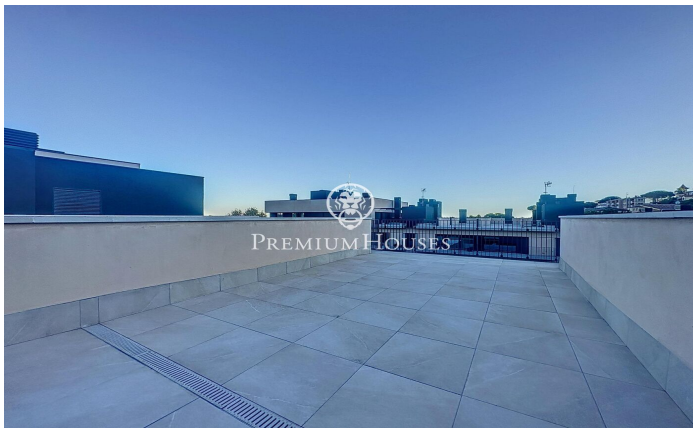

Contact us for more information or to arrange a viewing

Tel: +34 93 798 88 99

info@premiumhouses.com

www.premiumhouses.es