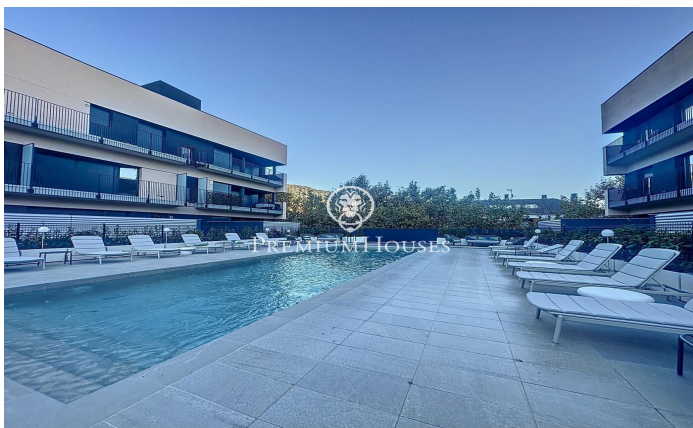

Contact us for more information or to arrange a viewing

Tel: +34 93 798 88 99

info@premiumhouses.com

www.premiumhouses.es