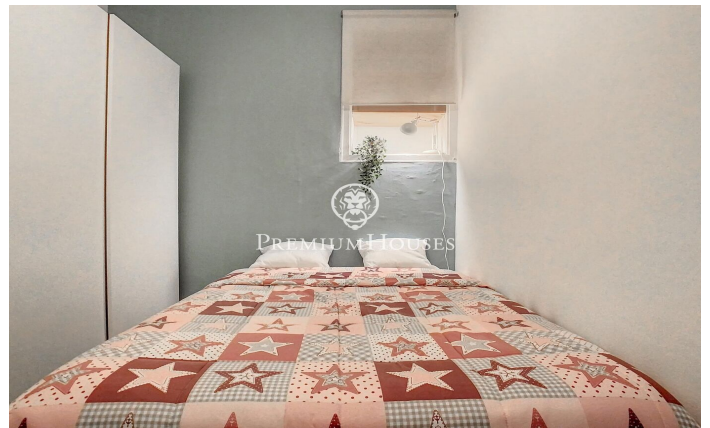

Contact us for more information or to arrange a viewing

Tel: +34 93 798 88 99

info@premiumhouses.com

www.premiumhouses.es