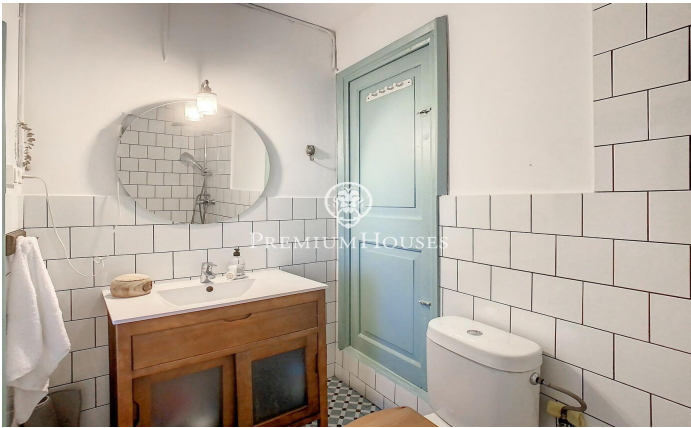

Contact us for more information or to arrange a viewing

Tel: +34 93 798 88 99

info@premiumhouses.com

www.premiumhouses.es