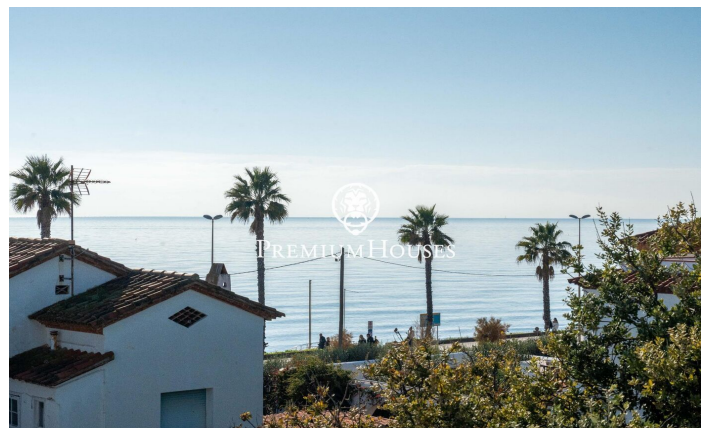

Contact us for more information or to arrange a viewing

Tel: +34 93 809 72 40

sitges@premiumhouses.com

www.premiumhouses.es