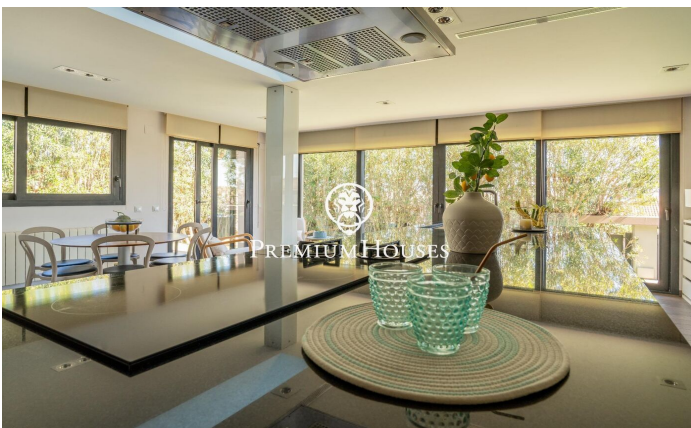

Contact us for more information or to arrange a viewing

Tel: +34 93 809 72 40

sitges@premiumhouses.com

www.premiumhouses.es