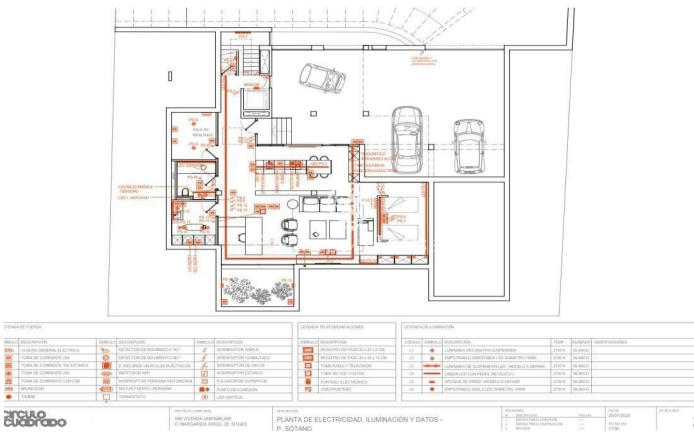

Contact us for more information or to arrange a viewing

Tel: +34 93 809 72 40

sitges@premiumhouses.com

www.premiumhouses.es