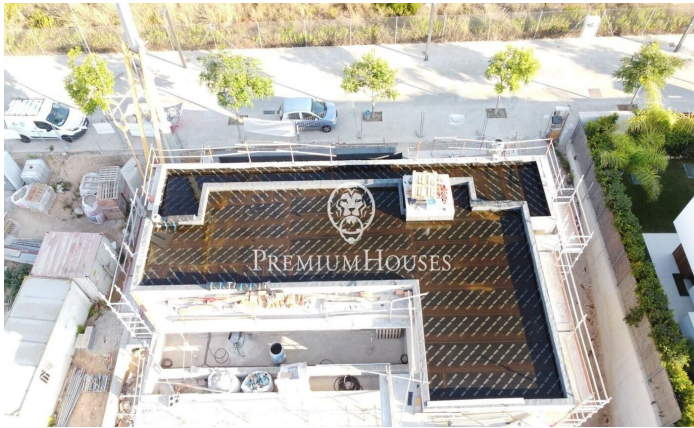

Contact us for more information or to arrange a viewing

Tel: +34 93 809 72 40

sitges@premiumhouses.com

www.premiumhouses.es