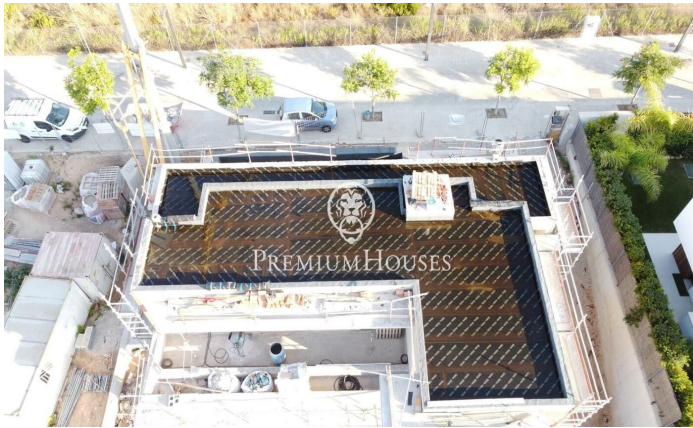

Contact us for more information or to arrange a viewing

Tel: +34 93 809 72 40

sitges@premiumhouses.com

www.premiumhouses.es