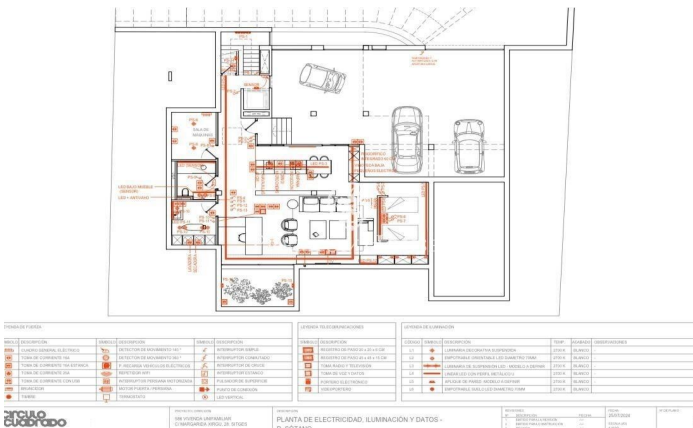

Contact us for more information or to arrange a viewing

Tel: +34 93 809 72 40

sitges@premiumhouses.com

www.premiumhouses.es