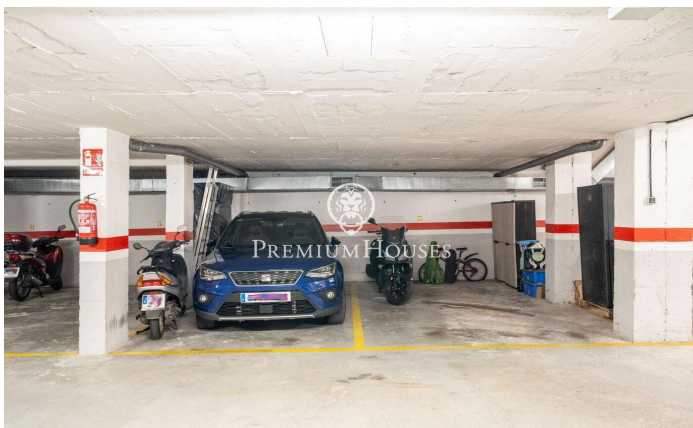

Contact us for more information or to arrange a viewing

Tel: +34 93 809 72 40

sitges@premiumhouses.com

www.premiumhouses.es