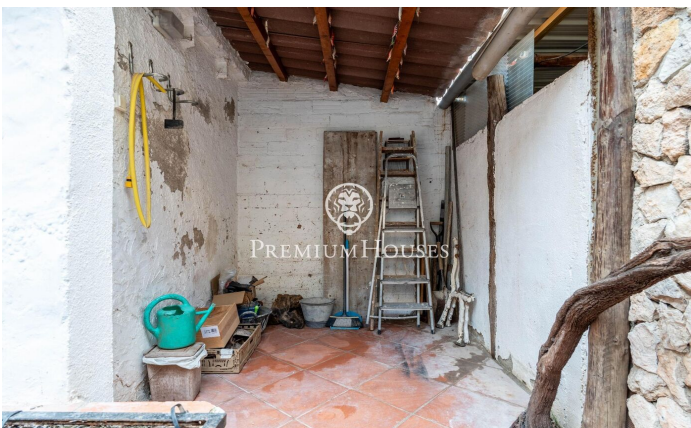

Contact us for more information or to arrange a viewing

Tel: +34 93 809 72 40

sitges@premiumhouses.com

www.premiumhouses.es