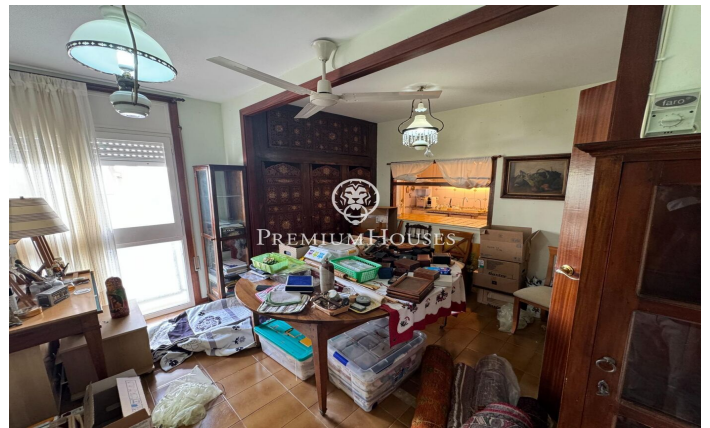

Contact us for more information or to arrange a viewing

Tel: +34 93 809 72 40

sitges@premiumhouses.com

www.premiumhouses.es