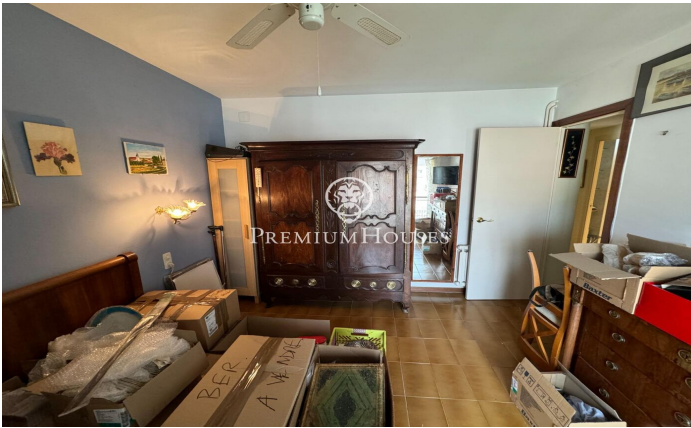

Contact us for more information or to arrange a viewing

Tel: +34 93 809 72 40

sitges@premiumhouses.com

www.premiumhouses.es