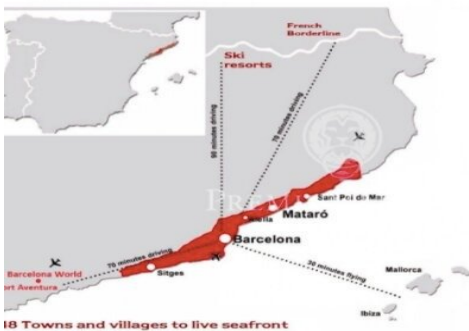

Barcelona Coast, the best place to live
Over 2,500 hours of sun per year