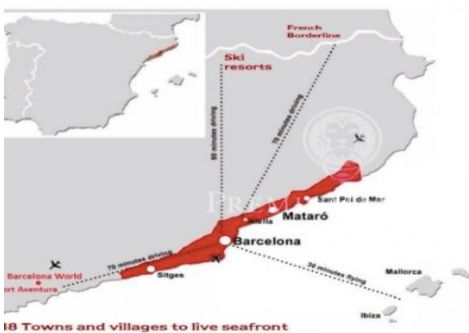

Barcelona Coast, the best place to live
Over 2,500 hours of sun per year