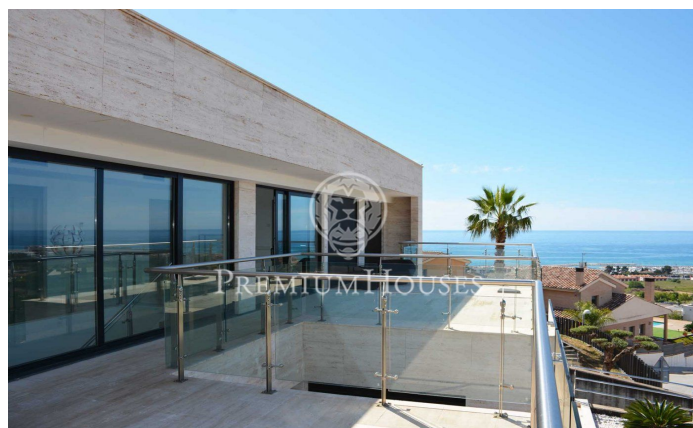

Contact us for more information or to arrange a viewing

Tel: +34 93 798 88 99

info@premiumhouses.com

www.premiumhouses.es