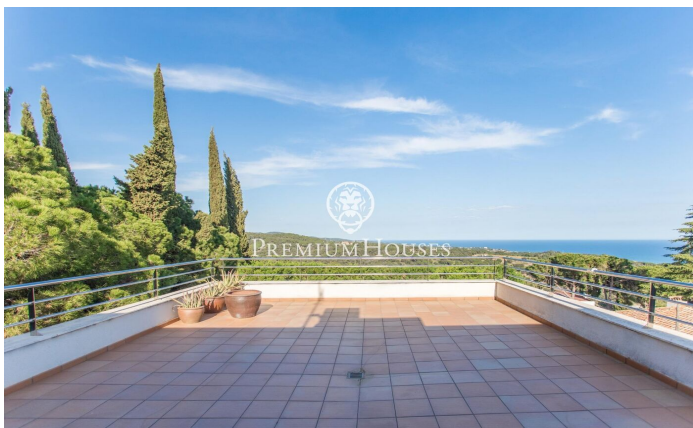

Contact us for more information or to arrange a viewing

Tel: +34 93 798 88 99

info@premiumhouses.com

www.premiumhouses.es