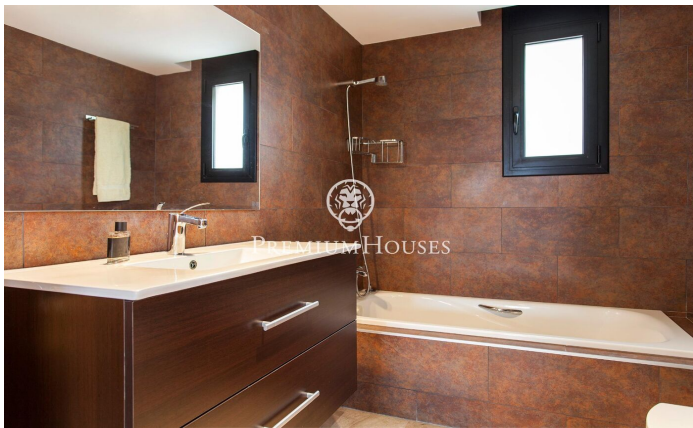

Contact us for more information or to arrange a viewing

Tel: +34 93 798 88 99

info@premiumhouses.com

www.premiumhouses.es