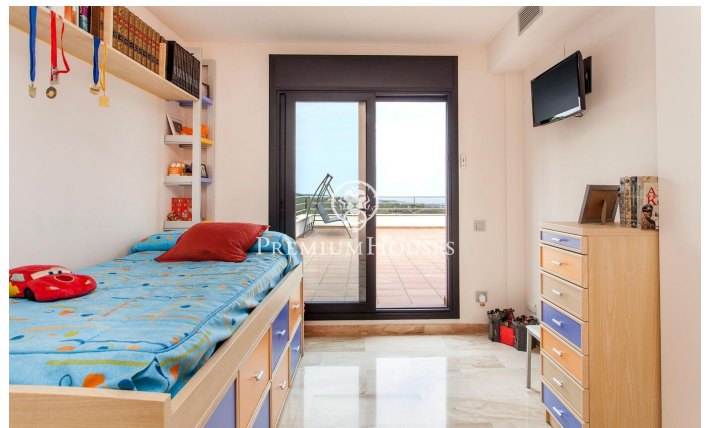

Contact us for more information or to arrange a viewing

Tel: +34 93 798 88 99

info@premiumhouses.com

www.premiumhouses.es