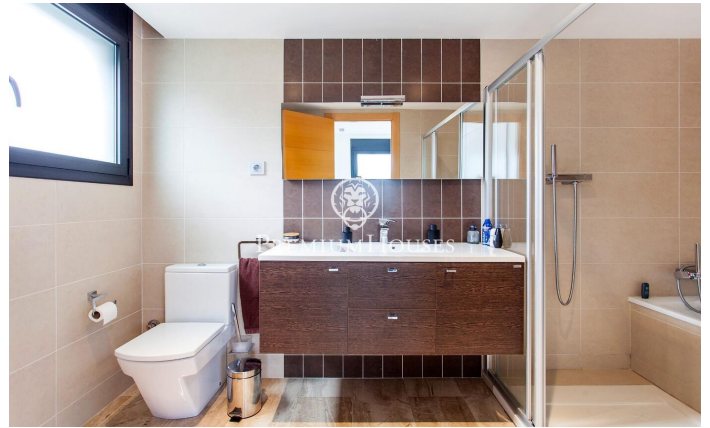

Contact us for more information or to arrange a viewing

Tel: +34 93 798 88 99

info@premiumhouses.com

www.premiumhouses.es