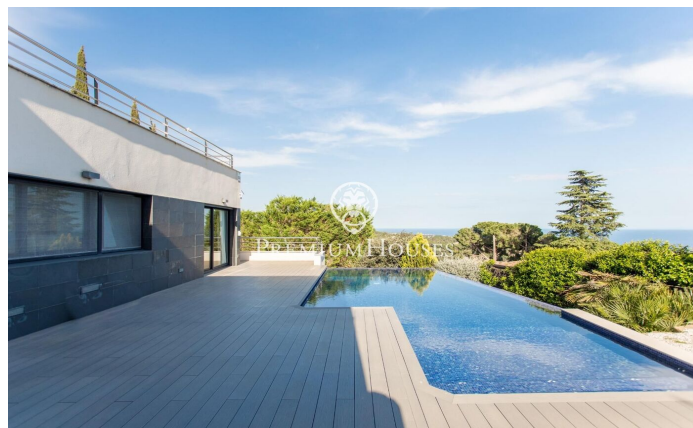

Contact us for more information or to arrange a viewing

Tel: +34 93 798 88 99

info@premiumhouses.com

www.premiumhouses.es