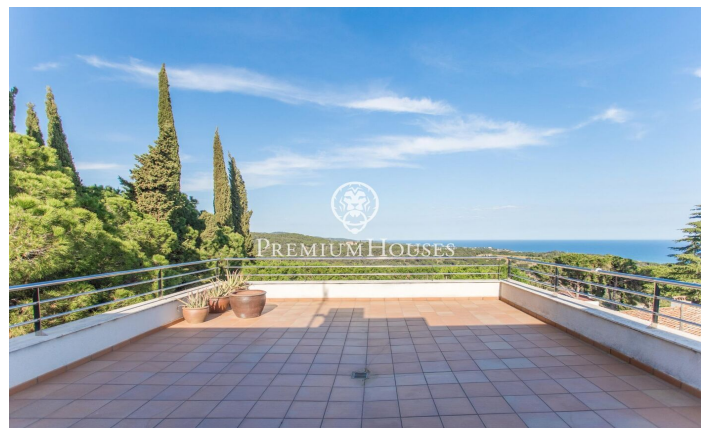

Contact us for more information or to arrange a viewing

Tel: +34 93 798 88 99

info@premiumhouses.com

www.premiumhouses.es