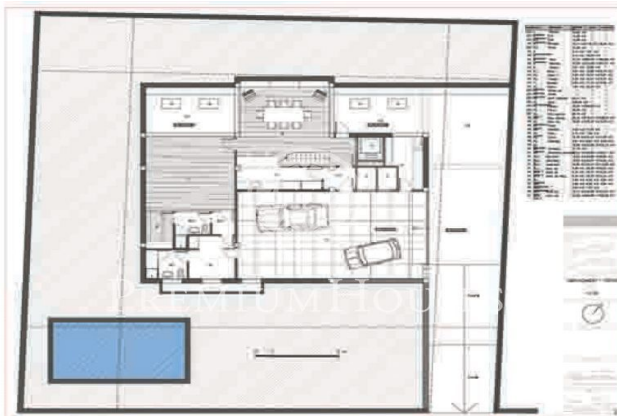

Barcelona Coast, the best place to live
Over 2,500 hours of sun per year

Contact us for more information or to arrange a viewing

Tel: +34 93 798 88 99

info@premiumhouses.com

www.premiumhouses.es