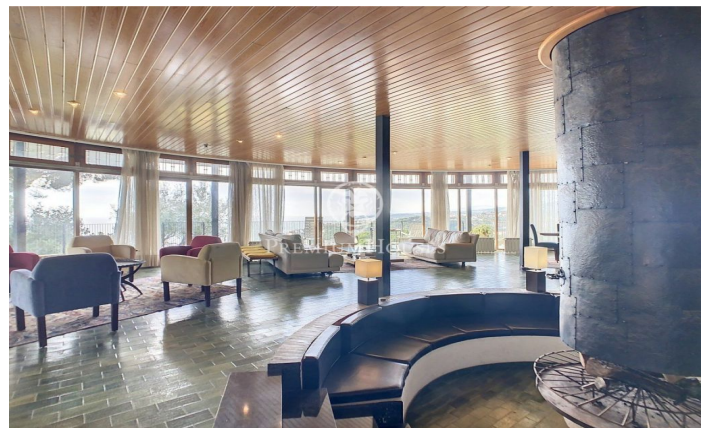

Contact us for more information or to arrange a viewing

Tel: +34 93 798 88 99

info@premiumhouses.com

www.premiumhouses.es