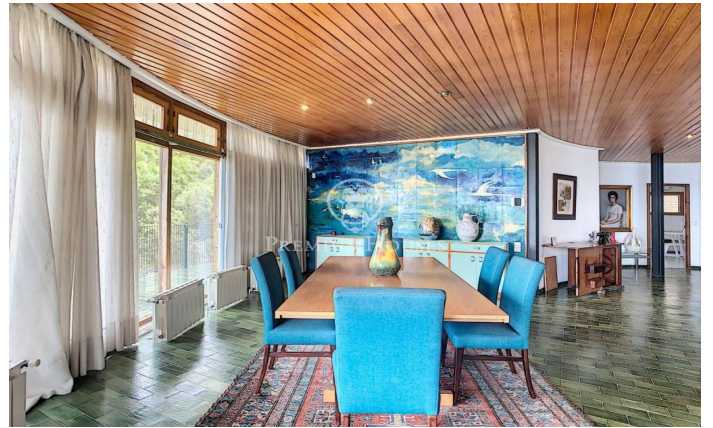

Contact us for more information or to arrange a viewing

Tel: +34 93 798 88 99

info@premiumhouses.com

www.premiumhouses.es