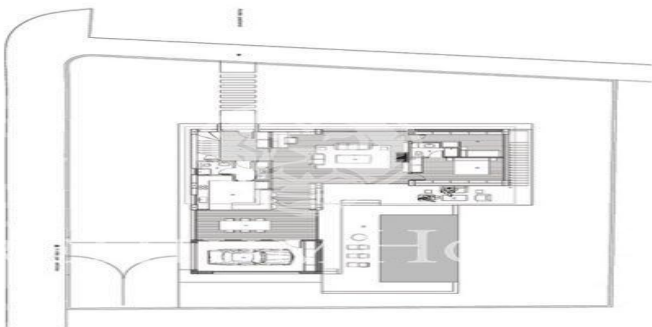

Barcelona Coast, the best place to live
Over 2,500 hours of sun per year

Contact us for more information or to arrange a viewing

Tel: +34 93 798 88 99

info@premiumhouses.com

www.premiumhouses.es