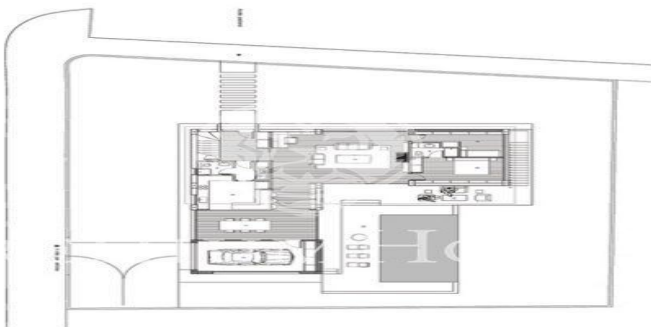

Barcelona Coast, the best place to live
Over 2,500 hours of sun per year

Contact us for more information or to arrange a viewing

Tel: +34 93 798 88 99

info@premiumhouses.com

www.premiumhouses.es