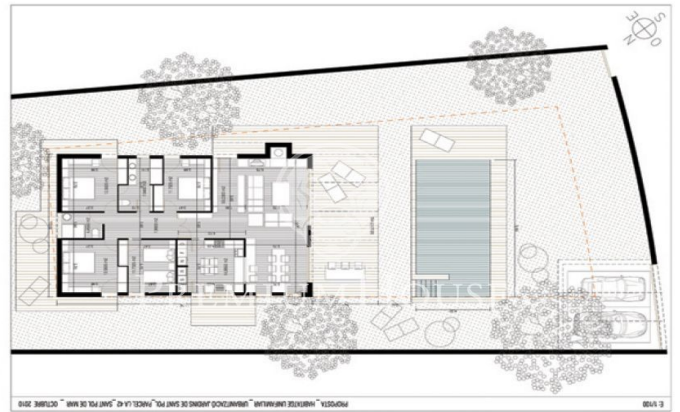

Barcelona Coast, the best place to live
Over 2,500 hours of sun per year

Contact us for more information or to arrange a viewing

Tel: +34 93 798 88 99

info@premiumhouses.com

www.premiumhouses.es