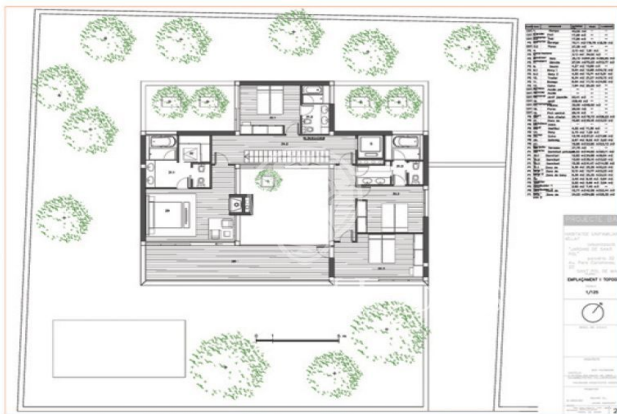

Barcelona Coast, the best place to live
Over 2,500 hours of sun per year

Contact us for more information or to arrange a viewing

Tel: +34 93 798 88 99

info@premiumhouses.com

www.premiumhouses.es