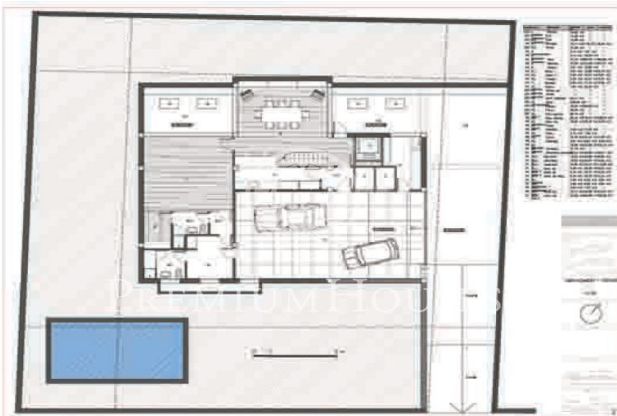

Barcelona Coast, the best place to live
Over 2,500 hours of sun per year

Contact us for more information or to arrange a viewing

Tel: +34 93 798 88 99

info@premiumhouses.com

www.premiumhouses.es