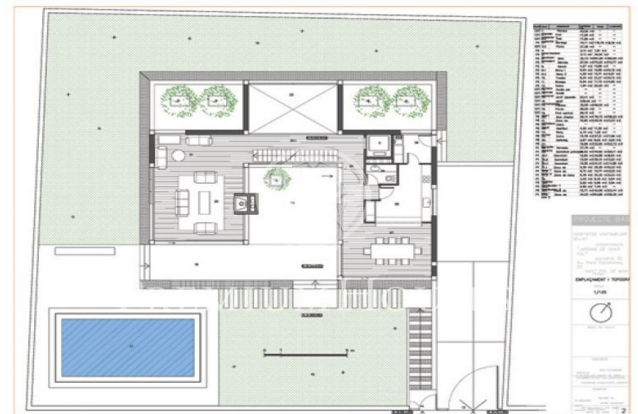

Barcelona Coast, the best place to live
Over 2,500 hours of sun per year

Contact us for more information or to arrange a viewing

Tel: +34 93 798 88 99

info@premiumhouses.com

www.premiumhouses.es