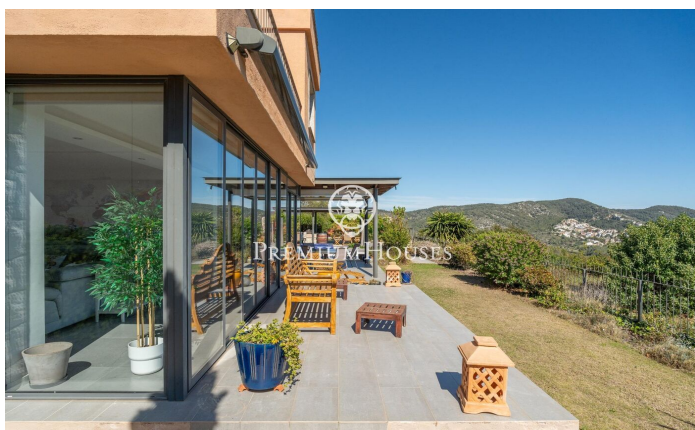

Contact us for more information or to arrange a viewing

Tel: +34 93 809 72 40

sitges@premiumhouses.com

www.premiumhouses.es