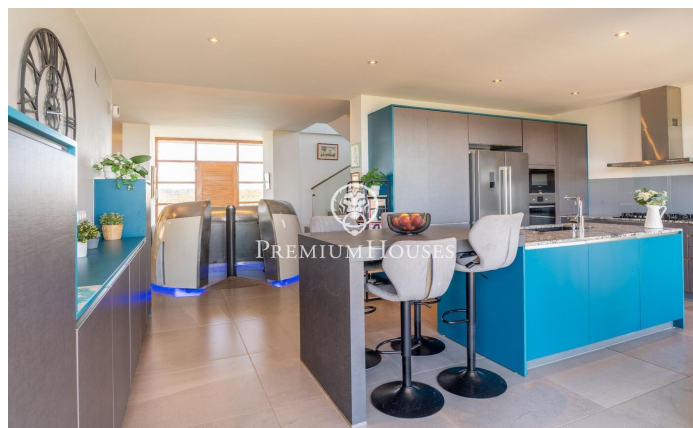

Contact us for more information or to arrange a viewing

Tel: +34 93 809 72 40

sitges@premiumhouses.com

www.premiumhouses.es