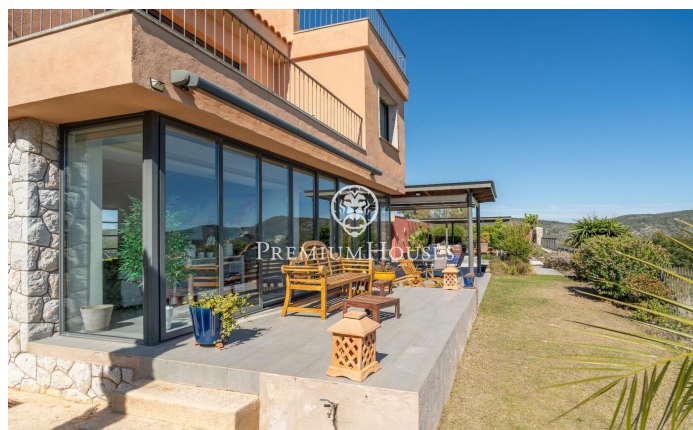

Contact us for more information or to arrange a viewing

Tel: +34 93 809 72 40

sitges@premiumhouses.com

www.premiumhouses.es