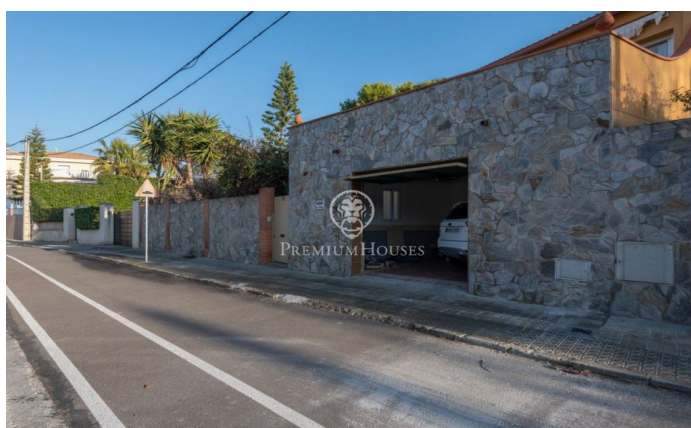

Contact us for more information or to arrange a viewing

Tel: +34 93 809 72 40

sitges@premiumhouses.com

www.premiumhouses.es