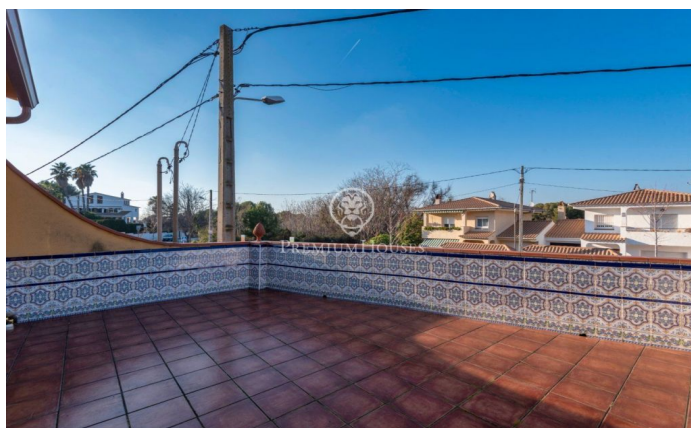

Contact us for more information or to arrange a viewing

Tel: +34 93 809 72 40

sitges@premiumhouses.com

www.premiumhouses.es