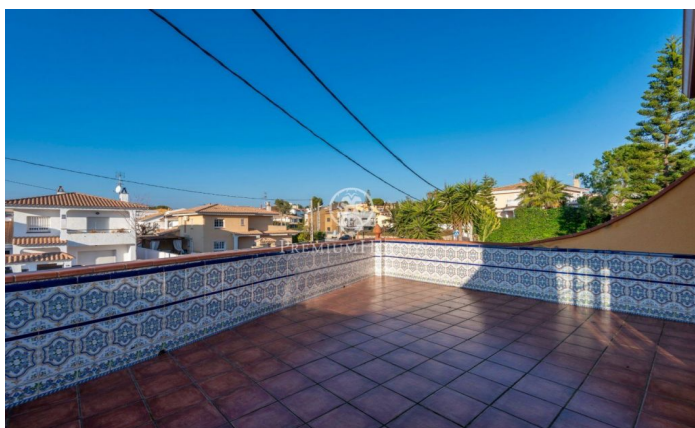

Contact us for more information or to arrange a viewing

Tel: +34 93 809 72 40

sitges@premiumhouses.com

www.premiumhouses.es