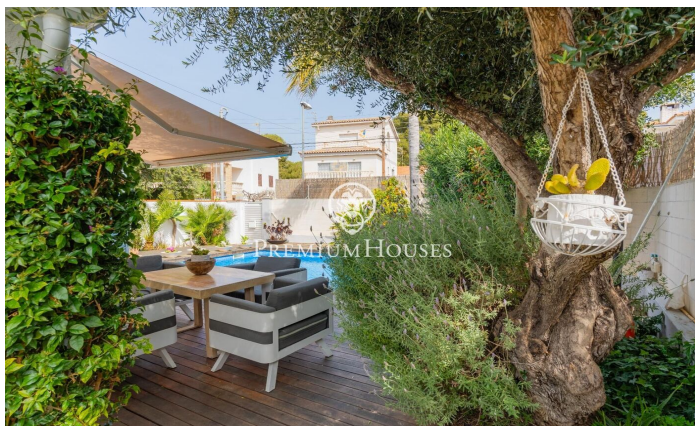

Contact us for more information or to arrange a viewing

Tel: +34 93 809 72 40

sitges@premiumhouses.com

www.premiumhouses.es