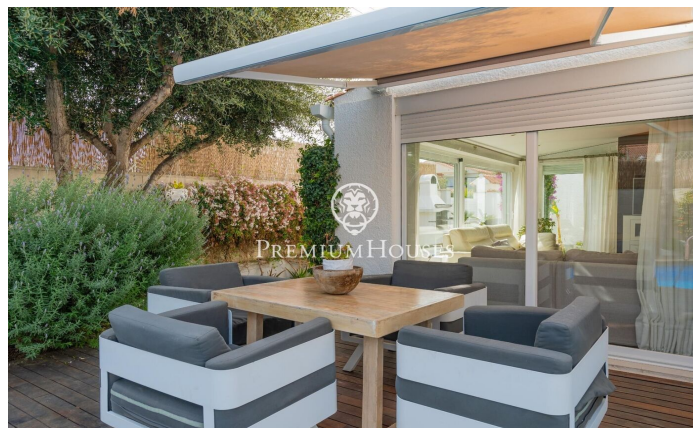

Contact us for more information or to arrange a viewing

Tel: +34 93 809 72 40

sitges@premiumhouses.com

www.premiumhouses.es