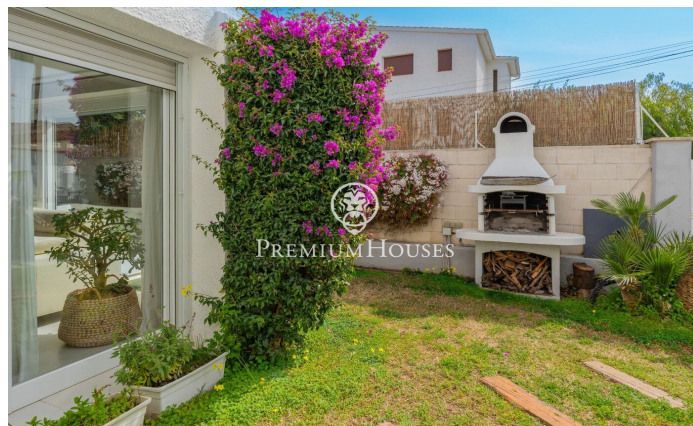

Contact us for more information or to arrange a viewing

Tel: +34 93 809 72 40

sitges@premiumhouses.com

www.premiumhouses.es