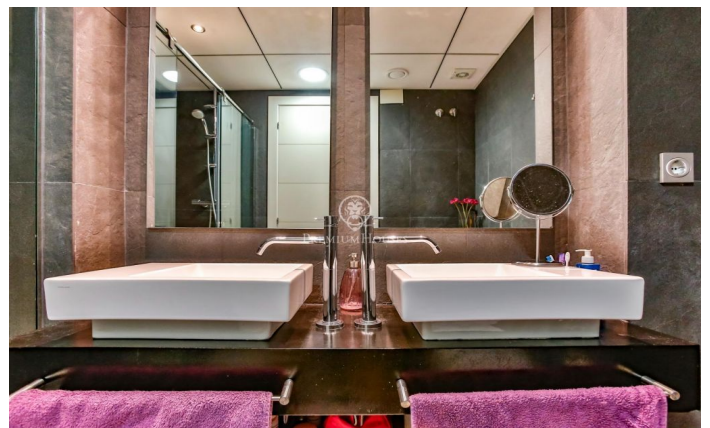

Contact us for more information or to arrange a viewing

Tel: +34 93 809 72 40

sitges@premiumhouses.com

www.premiumhouses.es