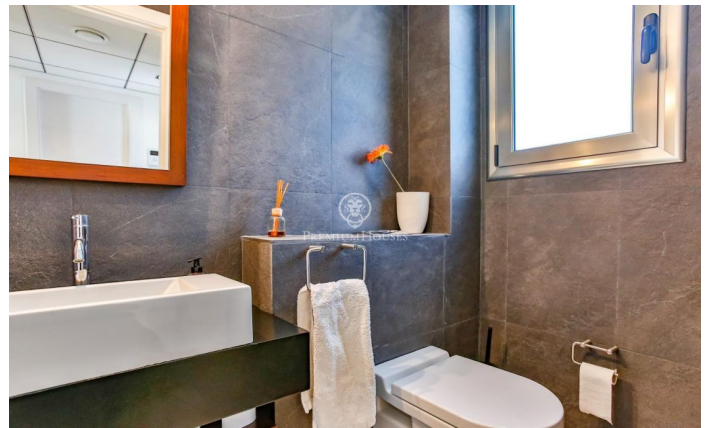

Contact us for more information or to arrange a viewing

Tel: +34 93 809 72 40

sitges@premiumhouses.com

www.premiumhouses.es