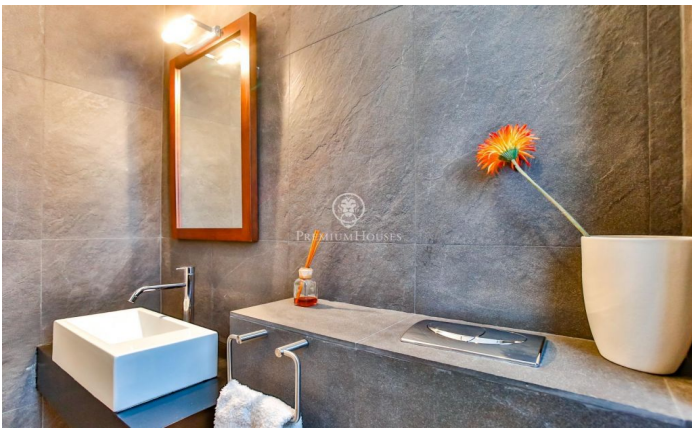

Contact us for more information or to arrange a viewing

Tel: +34 93 809 72 40

sitges@premiumhouses.com

www.premiumhouses.es