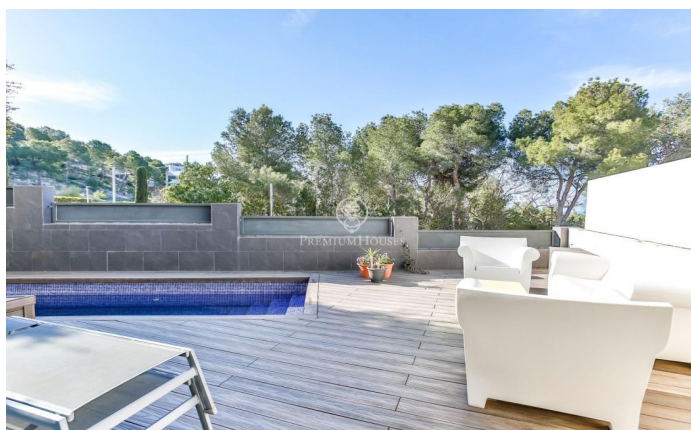

Contact us for more information or to arrange a viewing

Tel: +34 93 809 72 40

sitges@premiumhouses.com

www.premiumhouses.es