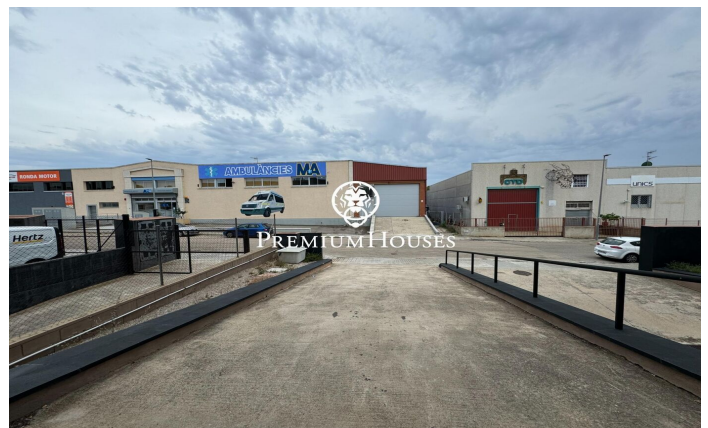

Contact us for more information or to arrange a viewing

Tel: +34 93 809 72 40

sitges@premiumhouses.com

www.premiumhouses.es