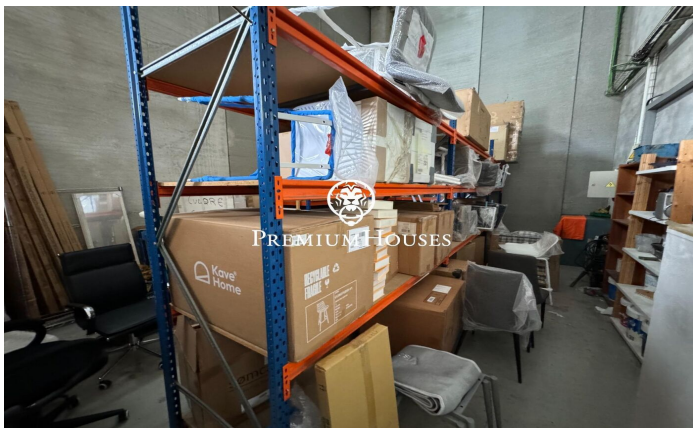

Contact us for more information or to arrange a viewing

Tel: +34 93 809 72 40

sitges@premiumhouses.com

www.premiumhouses.es