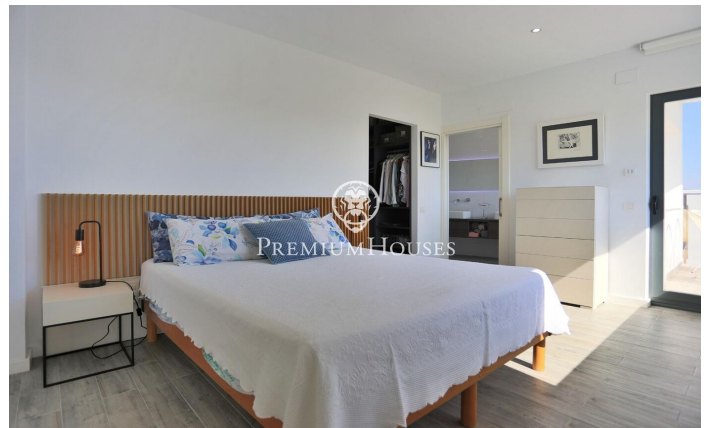

Contact us for more information or to arrange a viewing

Tel: +34 93 809 72 40

sitges@premiumhouses.com

www.premiumhouses.es