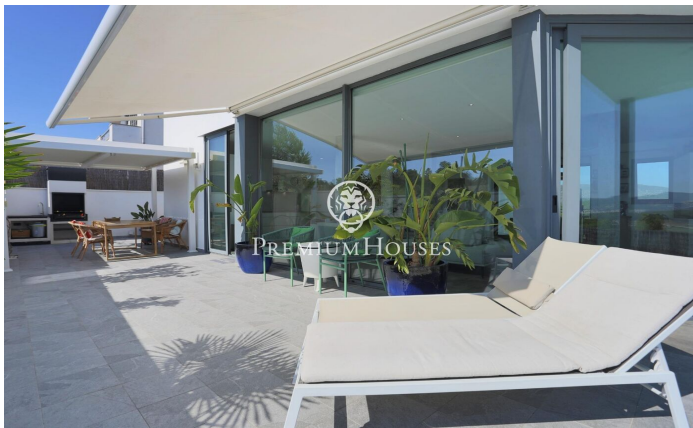

Contact us for more information or to arrange a viewing

Tel: +34 93 809 72 40

sitges@premiumhouses.com

www.premiumhouses.es