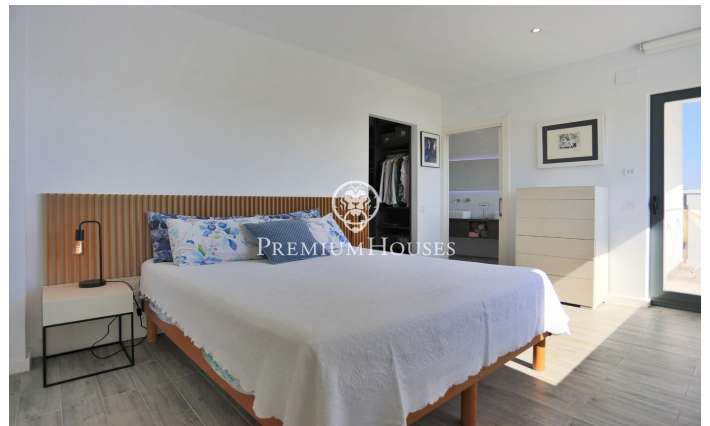

Contact us for more information or to arrange a viewing

Tel: +34 93 809 72 40

sitges@premiumhouses.com

www.premiumhouses.es