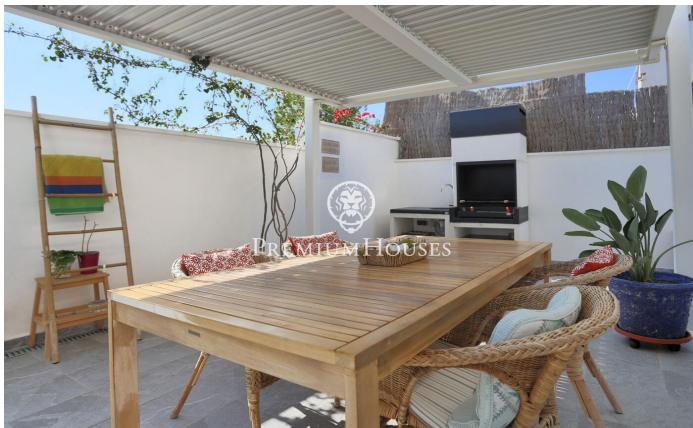

Contact us for more information or to arrange a viewing

Tel: +34 93 809 72 40

sitges@premiumhouses.com

www.premiumhouses.es