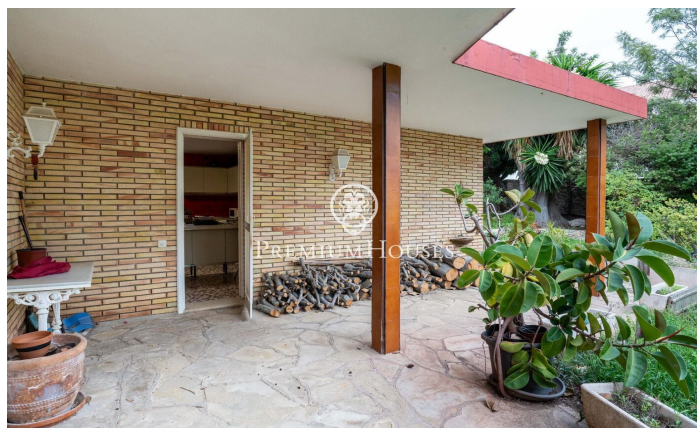

Contact us for more information or to arrange a viewing

Tel: +34 93 809 72 40

sitges@premiumhouses.com

www.premiumhouses.es