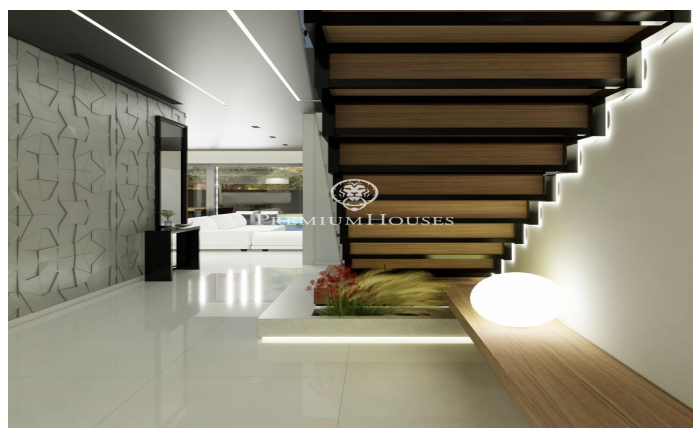

Contact us for more information or to arrange a viewing

Tel: +34 93 809 72 40

sitges@premiumhouses.com

www.premiumhouses.es