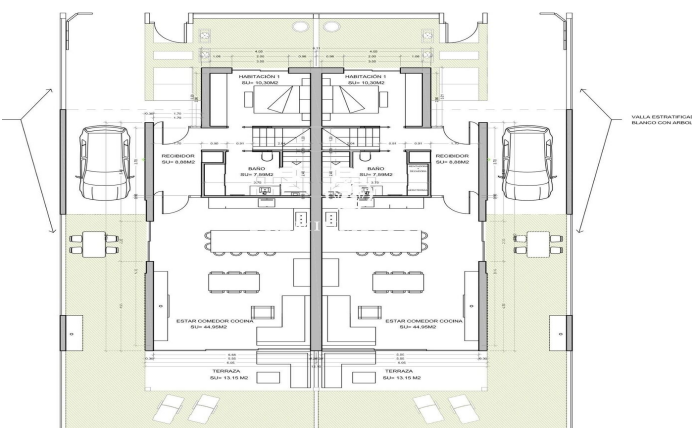

Contact us for more information or to arrange a viewing

Tel: +34 93 809 72 40

sitges@premiumhouses.com

www.premiumhouses.es