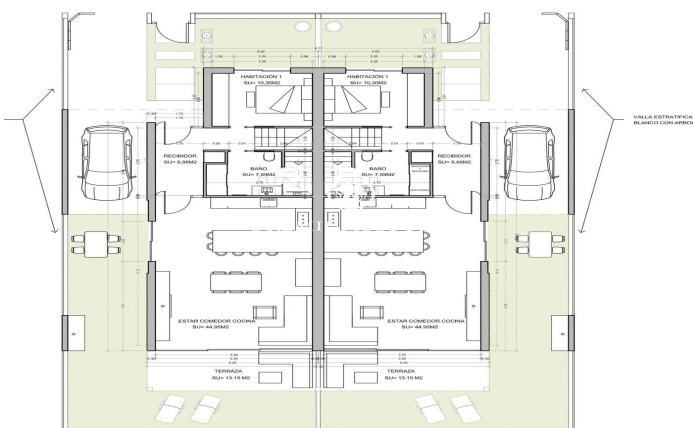

Contact us for more information or to arrange a viewing

Tel: +34 93 809 72 40

sitges@premiumhouses.com

www.premiumhouses.es