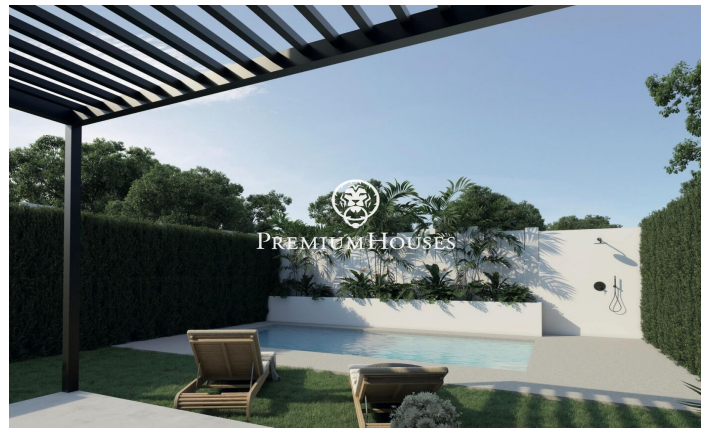

Contact us for more information or to arrange a viewing

Tel: +34 93 809 72 40

sitges@premiumhouses.com

www.premiumhouses.es