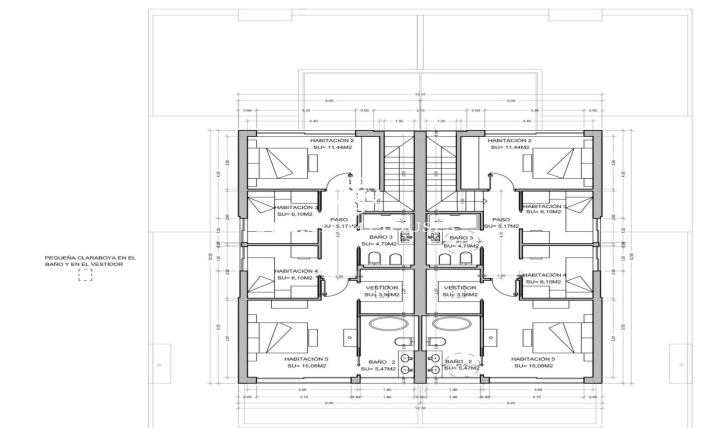

Contact us for more information or to arrange a viewing

Tel: +34 93 809 72 40

sitges@premiumhouses.com

www.premiumhouses.es