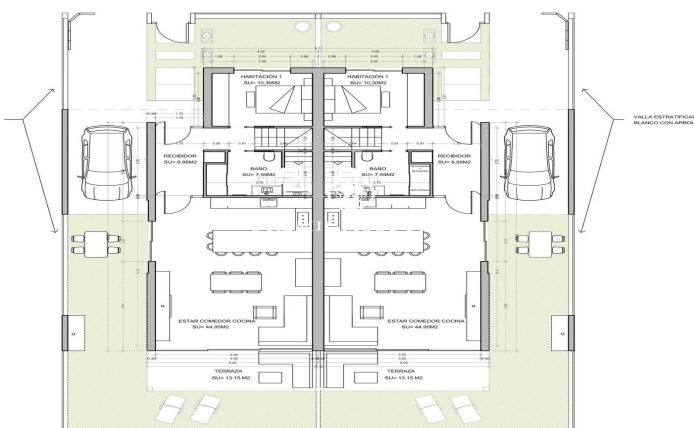

Contact us for more information or to arrange a viewing

Tel: +34 93 809 72 40

sitges@premiumhouses.com

www.premiumhouses.es