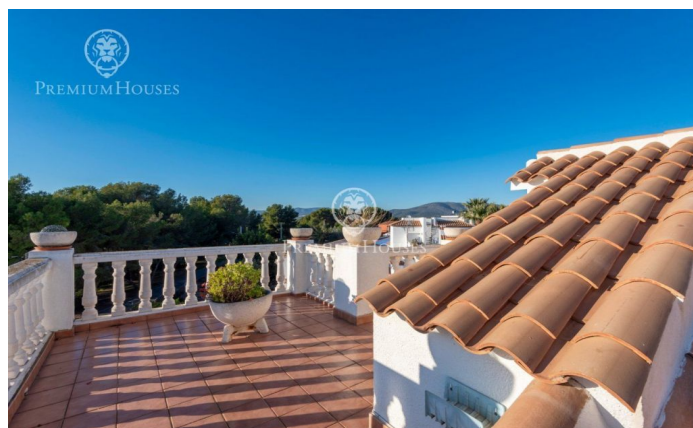

Contact us for more information or to arrange a viewing

Tel: +34 93 809 72 40

sitges@premiumhouses.com

www.premiumhouses.es