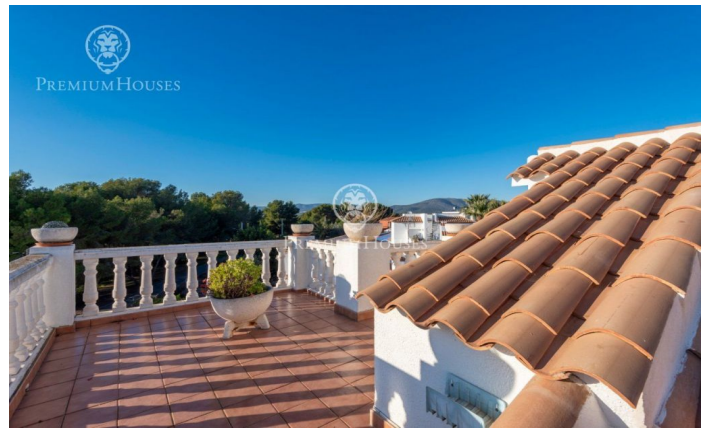

Contact us for more information or to arrange a viewing

Tel: +34 93 809 72 40

sitges@premiumhouses.com

www.premiumhouses.es