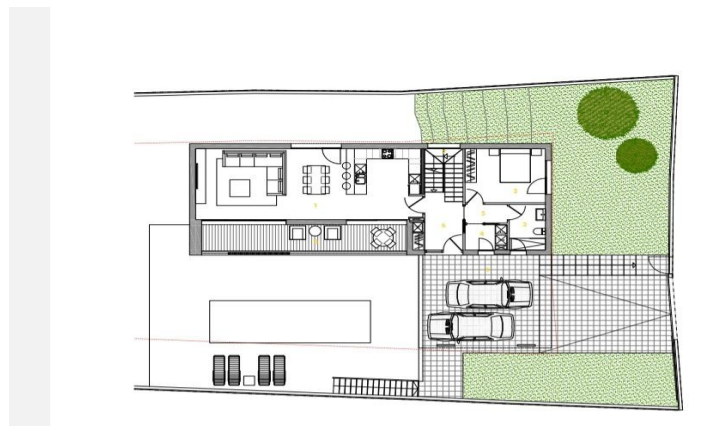

Contact us for more information or to arrange a viewing

Tel: +34 93 809 72 40

sitges@premiumhouses.com

www.premiumhouses.es