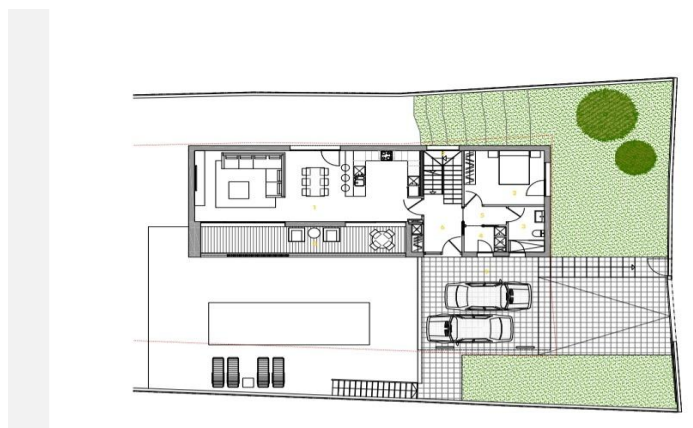

Contact us for more information or to arrange a viewing

Tel: +34 93 809 72 40

sitges@premiumhouses.com

www.premiumhouses.es