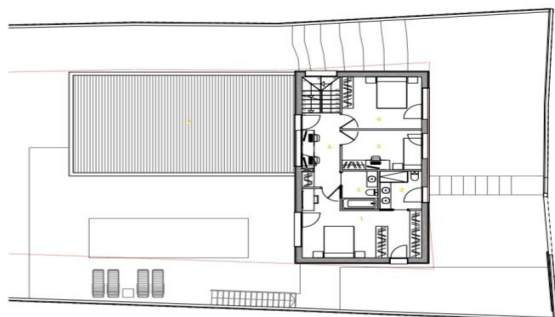

Contact us for more information or to arrange a viewing

Tel: +34 93 809 72 40

sitges@premiumhouses.com

www.premiumhouses.es