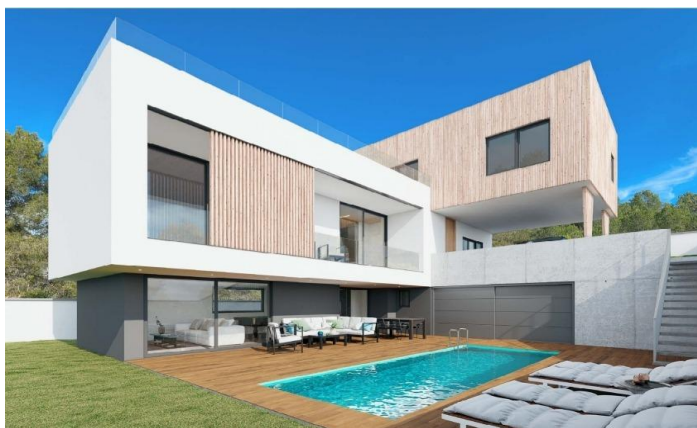

Contact us for more information or to arrange a viewing

Tel: +34 93 809 72 40

sitges@premiumhouses.com

www.premiumhouses.es