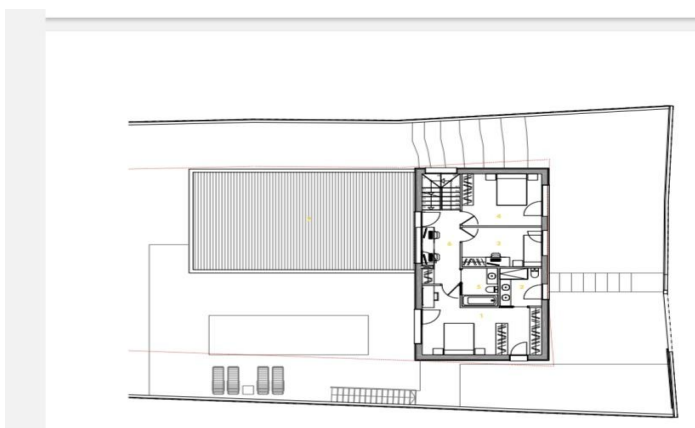

Contact us for more information or to arrange a viewing

Tel: +34 93 809 72 40

sitges@premiumhouses.com

www.premiumhouses.es