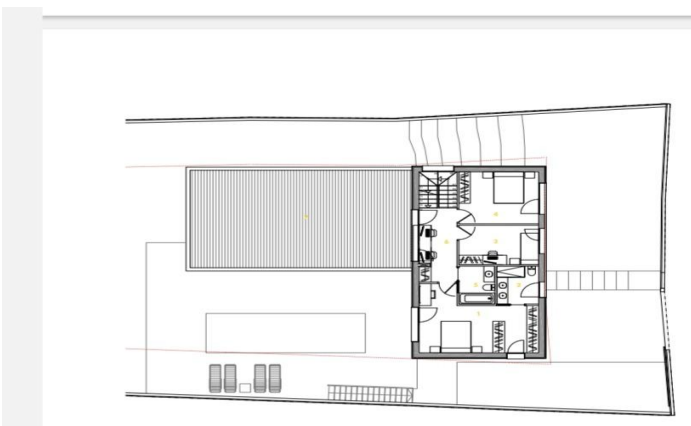

Contact us for more information or to arrange a viewing

Tel: +34 93 809 72 40

sitges@premiumhouses.com

www.premiumhouses.es