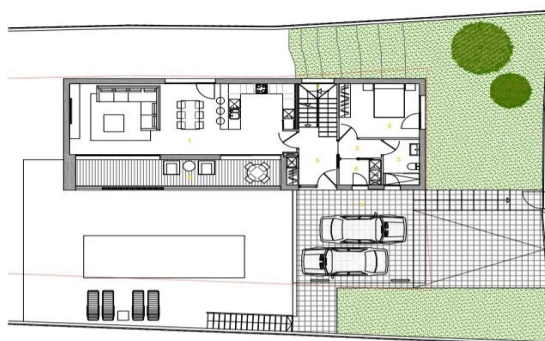

Contact us for more information or to arrange a viewing

Tel: +34 93 809 72 40

sitges@premiumhouses.com

www.premiumhouses.es