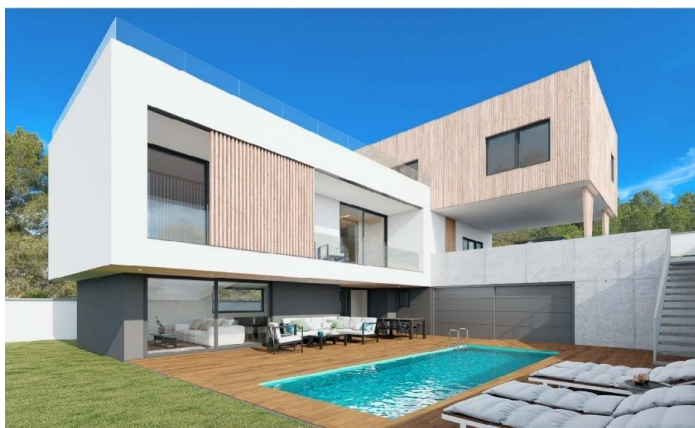

Contact us for more information or to arrange a viewing

Tel: +34 93 809 72 40

sitges@premiumhouses.com

www.premiumhouses.es