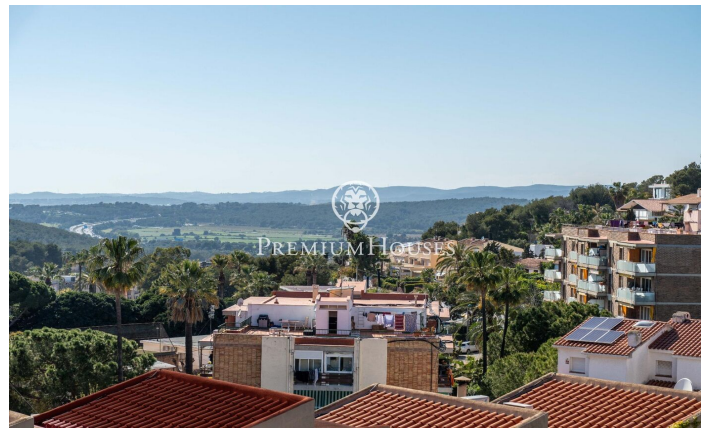

Contact us for more information or to arrange a viewing

Tel: +34 93 809 72 40

sitges@premiumhouses.com

www.premiumhouses.es