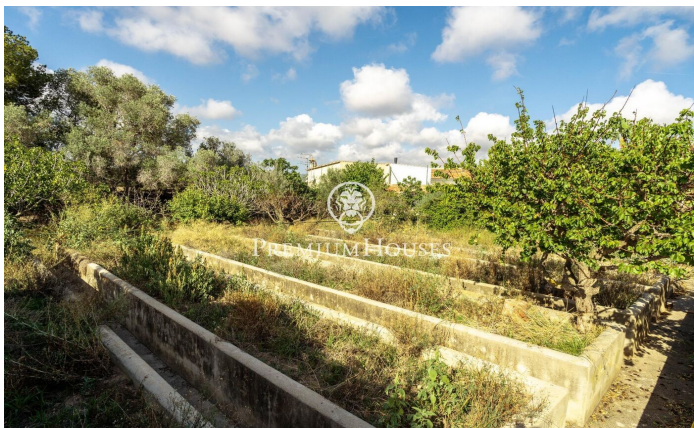

Contact us for more information or to arrange a viewing

Tel: +34 93 809 72 40

sitges@premiumhouses.com

www.premiumhouses.es