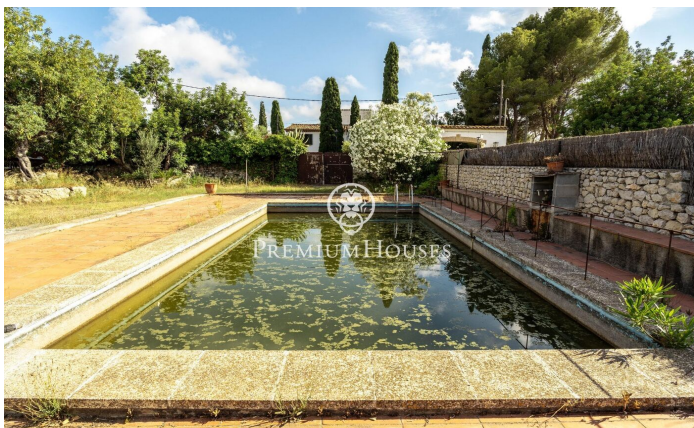

Contact us for more information or to arrange a viewing

Tel: +34 93 809 72 40

sitges@premiumhouses.com

www.premiumhouses.es