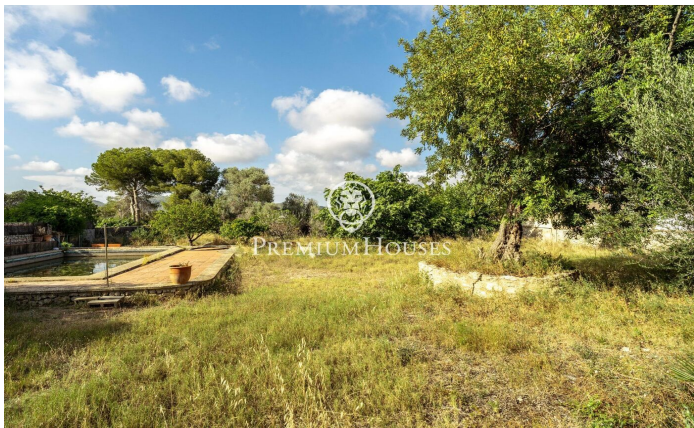

Contact us for more information or to arrange a viewing

Tel: +34 93 809 72 40

sitges@premiumhouses.com

www.premiumhouses.es