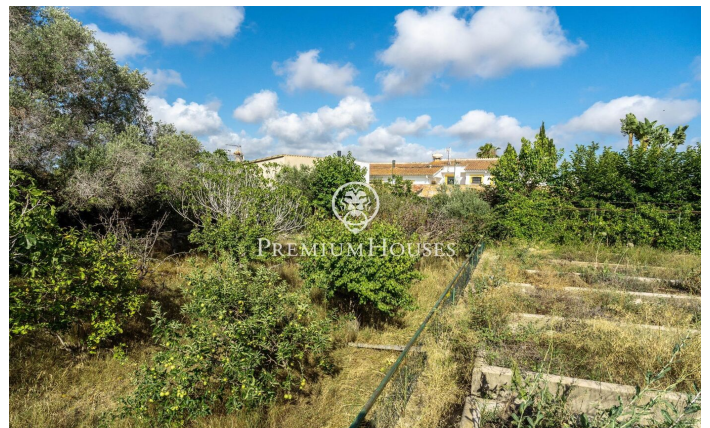

Contact us for more information or to arrange a viewing

Tel: +34 93 809 72 40

sitges@premiumhouses.com

www.premiumhouses.es