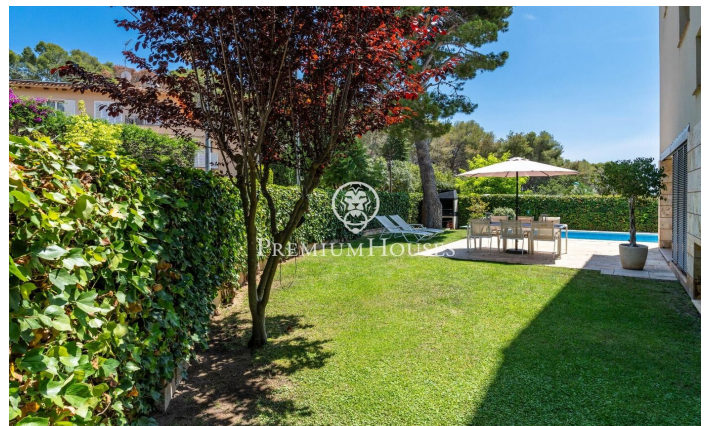

Contact us for more information or to arrange a viewing

Tel: +34 93 809 72 40

sitges@premiumhouses.com

www.premiumhouses.es