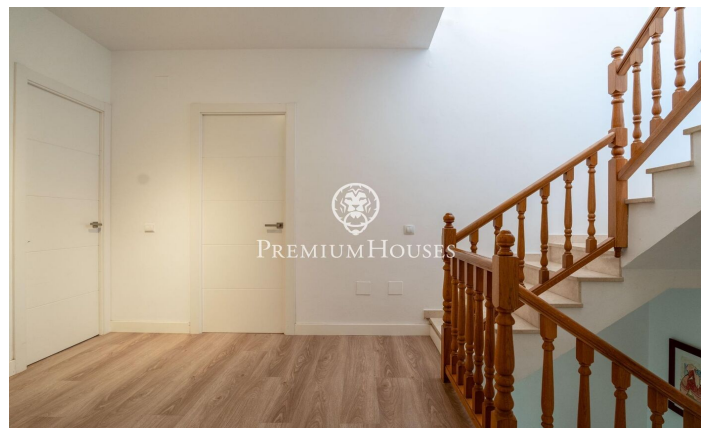

Contact us for more information or to arrange a viewing

Tel: +34 93 809 72 40

sitges@premiumhouses.com

www.premiumhouses.es