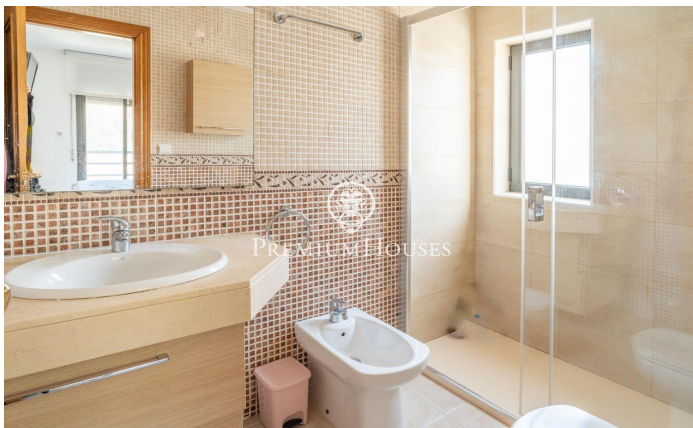

Contact us for more information or to arrange a viewing

Tel: +34 93 809 72 40

sitges@premiumhouses.com

www.premiumhouses.es