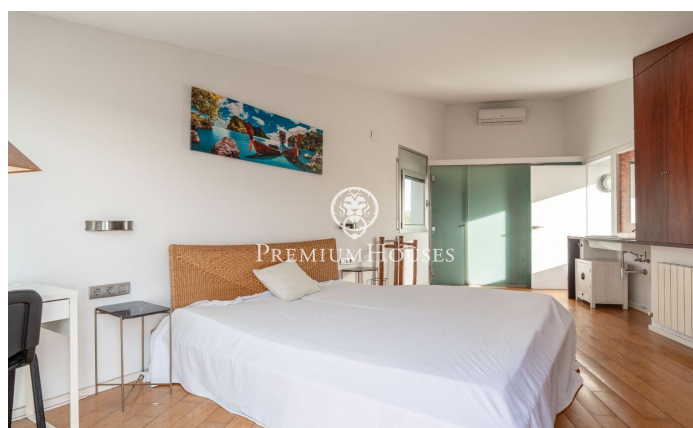

Contact us for more information or to arrange a viewing

Tel: +34 93 809 72 40

sitges@premiumhouses.com

www.premiumhouses.es