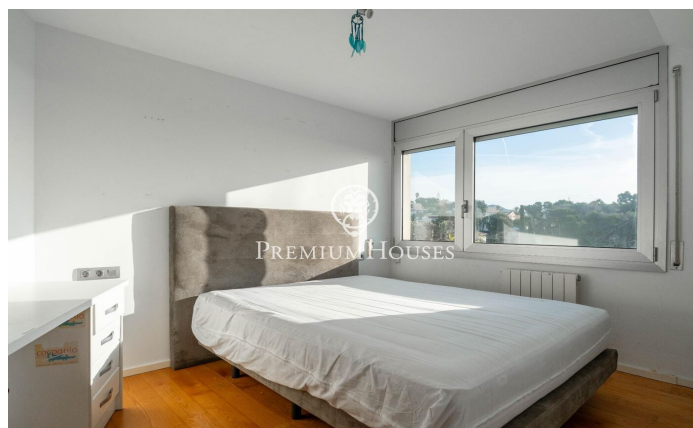

Contact us for more information or to arrange a viewing

Tel: +34 93 809 72 40

sitges@premiumhouses.com

www.premiumhouses.es