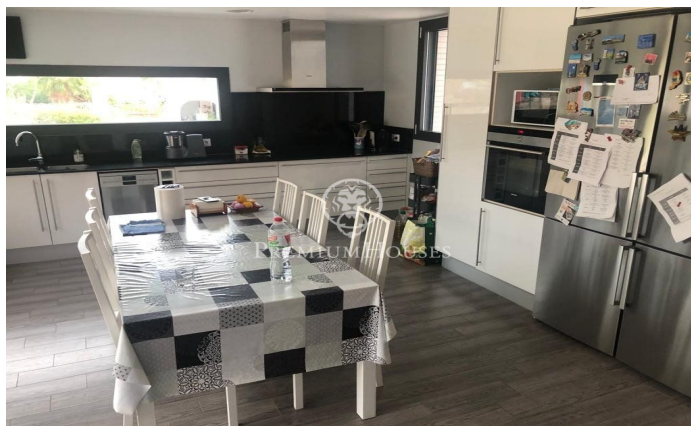

Contact us for more information or to arrange a viewing

Tel: +34 93 809 72 40

sitges@premiumhouses.com

www.premiumhouses.es