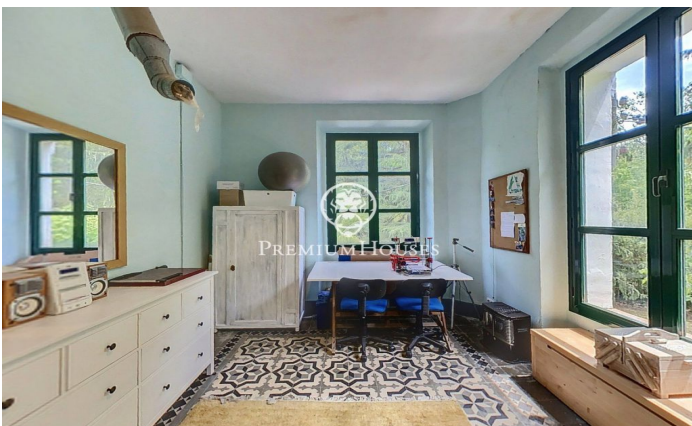

Contact us for more information or to arrange a viewing

Tel: +34 93 798 88 99

info@premiumhouses.com

www.premiumhouses.es