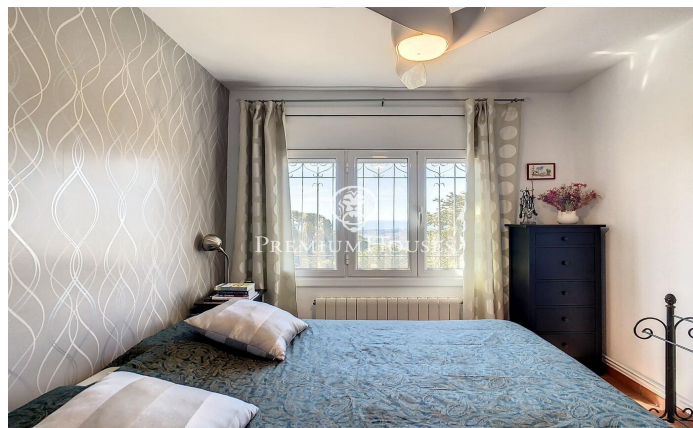

Contact us for more information or to arrange a viewing

Tel: +34 93 798 88 99

info@premiumhouses.com

www.premiumhouses.es