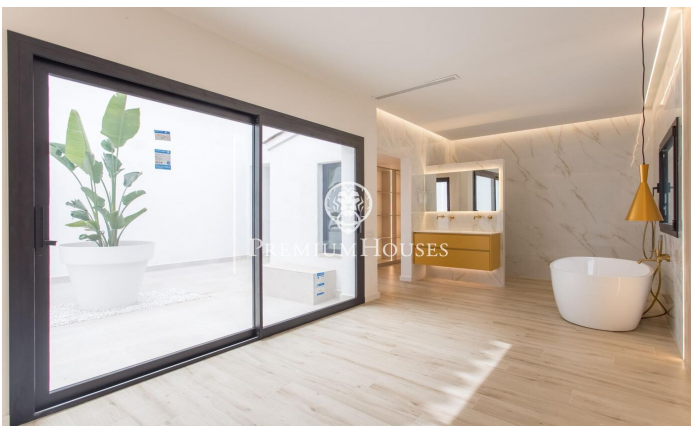

Contact us for more information or to arrange a viewing

Tel: +34 93 798 88 99

info@premiumhouses.com

www.premiumhouses.es