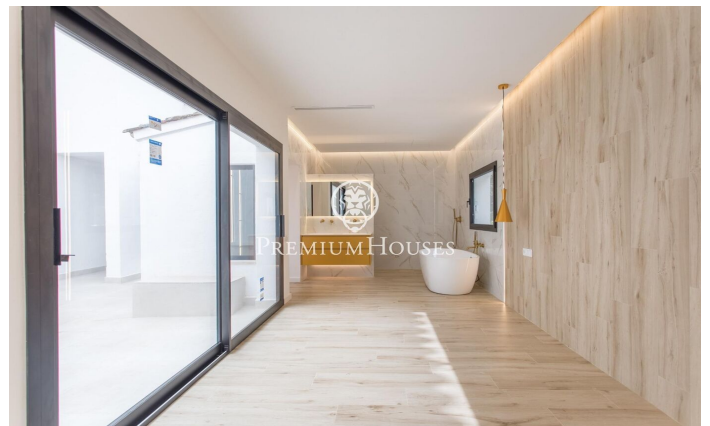

Contact us for more information or to arrange a viewing

Tel: +34 93 798 88 99

info@premiumhouses.com

www.premiumhouses.es