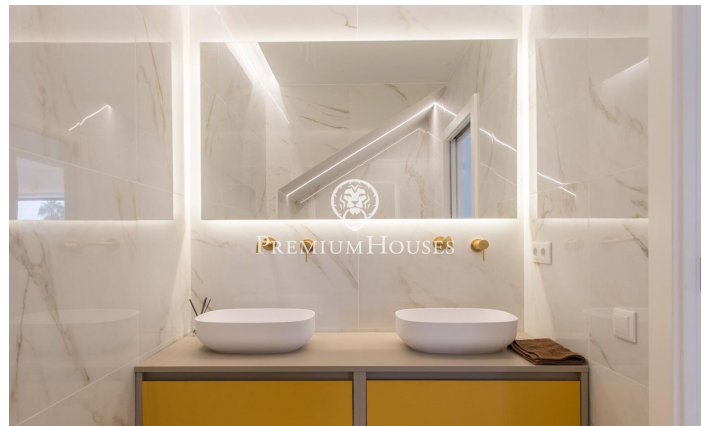

Contact us for more information or to arrange a viewing

Tel: +34 93 798 88 99

info@premiumhouses.com

www.premiumhouses.es